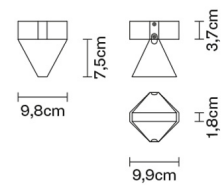

TRIPLA

F41E0176

Formidable Studio & Desall

Description

Ceiling lamp with transparent crystal glass diffuser. Bronze painted aluminium structure.

Dimensions

Voltage

220-240V

Wall

Downlight

Weight Lamp

Net: 0.8 kg

Packaging

Gross weight: 0.87 kg
Volume: 0.004 m³
Number of boxes: 1

Specs

ERC IP40