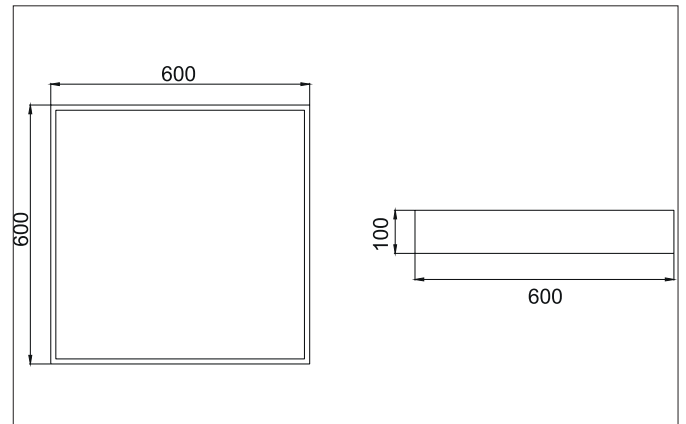

BIRO SQUARE LED surface luminaire, DALI dimmable

Article no. 13710183

Light.
For Generations.**Tender**

LED surface luminaire, DALI dimmable, Square. Luminaire length 600.0 mm, Luminaire width 600.0 mm, Height 100.0 mm Weight 4.5 kg, with rotationssymmetrical, deep, wide distributed light intensity. optimal light distribution due to a plastic, opal cover. Luminous flux 5.284 lm, Power 1 x 44 W, Light colour warm white, Correlated color temprature (CCT) 3.000 K, Colour rendering index CRI > 80, Housing material: Aluminium / Steel / Plastic, Colour: Black structure, Permissible ambient temperature (ta): -20 °C - +25 °C, Protection class (EN 61140): I, Degree of protection (DIN EN 60529): IP40, .With electronic driver, DALI dimmable.

Article data	
Article no.	13710183
GTIN	4251433943679
Series name	BIRO SQUARE
Short description	LED surface luminaire, DALI dimmable
Material	Aluminium / Steel / Plastic
Colour	Black
Type of surface	Structure
Shape	Square
Length	600 mm
Width	600 mm
Height	100 mm
Scope of delivery	Incl. converter for connection to the 230-V mains voltage
Weight	4.500 kg

Mounting technology	
Mounting method	Surface mounting
Place of installation	Ceiling-mounted
Adjustability	Not adjustable
Material cover	Plastic, opal

Packing data	
Gross weight	5.2 kg
Length of packaging	630 mm
Packaging width	630 mm
Packaging height	110 mm
Disposal at end of life	This product must not be disposed of with household waste. You are obliged, to dispose of such electrical waste separately. By disposing of electrical waste and other old or defective electronics separately, you support recycling or other forms of re-use. In that way you help to take care and to avoid that harmful substances get into the environment.