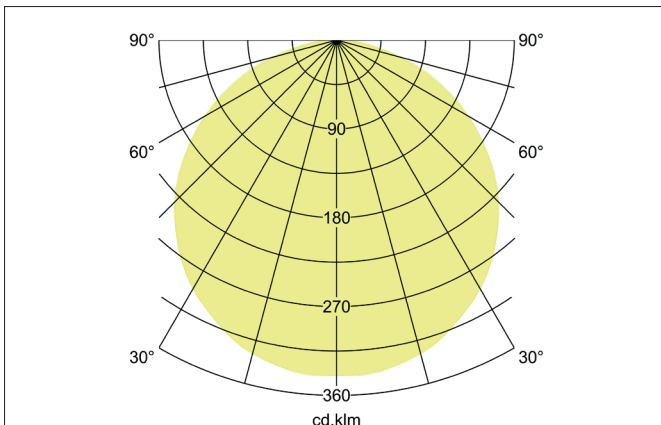

BIRO SQUARE LED surface luminaire, DALI dimmable

Article no. 13710183

Light.
For Generations.**Tender**

LED surface luminaire, DALI dimmable, Square. Luminaire length 600.0 mm, Luminaire width 600.0 mm, Height 100.0 mm Weight 4.5 kg, with rotationssymmetrical, deep, wide distributed light intensity. optimal light distribution due to a plastic, opal cover. Luminous flux 5.284 lm, Power 1 x 44 W, Light colour warm white, Correlated color temprature (CCT) 3.000 K, Colour rendering index CRI > 80, Housing material: Aluminium / Steel / Plastic, Colour: Black structure, Permissible ambient temperature (ta): -20 °C - +25 °C, Protection class (EN 61140): I, Degree of protection (DIN EN 60529): IP40, .With electronic driver, DALI dimmable.

Article data	
Article no.	13710183
GTIN	4251433943679
Series name	BIRO SQUARE
Short description	LED surface luminaire, DALI dimmable
Material	Aluminium / Steel / Plastic
Colour	Black
Type of surface	Structure
Shape	Square
Length	600 mm
Width	600 mm
Height	100 mm
Scope of delivery	Incl. converter for connection to the 230-V mains voltage
Weight	4.500 kg

BIRO SQUARE LED surface luminaire, DALI dimmable

Article no. 13710183

Light.
For Generations.

Lighting technology	
Colour temperature	3.000 K
Light colour	White
Light output	Direct
Luminous flux	5,284 lm
System efficiency	120 lm/W
Colour rendering	CRI > 80
Reflector	Without
Beam angle	114°
Light sharing	Symmetric
Adjustable color temperature	No