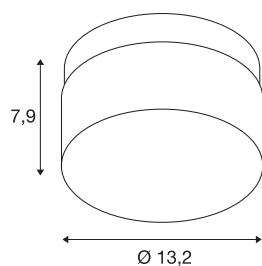

TECHNICAL DATA

Item no.	1007608
IP Code	IP 44
Impact resistance class	IK 05
Impact resistance	0.7 Joule
Assembly	Surface
Assembly details	Ceiling,Wall
Dimmable	Yes
Dimming technology	trailing edge
Number of through-wires	200
Primary nominal voltage	220-240V ~50/60Hz
Secondary power / voltage	500 mA
Safety class	I
Wattage	6.5 W
Minimum ambient temperature	-20 °C
Maximum ambient temperature	40 °C
Number of luminaires at LS B16A	224
Number of luminaires at LS C16A	266
Level of inrush current	5 A
Duration of inrush current	100 µs
Lumen	330/350/380 lm
Colour temperature	2700/3000/4000 Kelvin
Color	black

Light Source

1807506	
---------	---

CRI	90
UGR \leq	22
LXXBXX data	L70B50
Service life	50000 h
Risk Group	0
Height	7.9 cm
Diameter	13.2 cm
Net weight	0.946 kg
Gross weight	1.012 kg
BIG WHITE Page	395