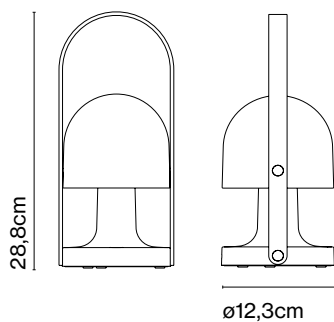

## Inma Bermúdez

**marset**

FollowMe

**FollowMe**

LED 4,7W Warm light  
Luminaire 135lm  
Light Source 240lm  
(included)

**Battery:**

5 hours in peak power  
10 hours in half power  
20 hours in a quarter power