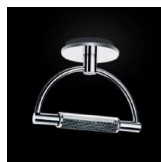

# Gradiminisoffitto led

## retinato

22 cm  
8<sup>5/8</sup>"

Ø 22 cm  
Ø 4<sup>3/4</sup>"

28,5 cm  
7<sup>2/4</sup>"

	luminaire
materials	steel, zama, borosilicate glass
environment	interiors
mounting location	ceiling
emission	indirect light
weight	0,6 kg
voltage	230V
ballast	dimmable electronic integrated
dimmer	phase-cut
insulation class	2
IP classification	IP20
certifications	CE  (pending)
design	Franco Bettonica, Mario Melocchi, 2990/2025

### versions

**Gradiminisoffitto led** retinato  
chrome  
cod 518L

**Gradiminisoffitto led** retinato  
satin nickel-plated  
cod 520L

**Gradiminisoffitto led** opalescente  
chrome  
cod 529L

**Gradiminisoffitto led** opalescente  
satin nickel-plated  
cod 589L