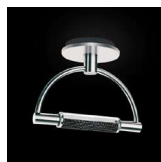

# Gradiminisoffitto led

## retinato

22 cm  
8<sup>5/8</sup>"

Ø 22 cm  
Ø 4<sup>3/4</sup>"

28,5 cm  
7<sup>2/4</sup>"

	luminaire
materials	steel, zama, borosilicate glass
environment	interiors
mounting location	ceiling
emission	indirect light
weight	0,6 kg
voltage	230V
ballast	dimmable electronic integrated
dimmer	phase-cut
insulation class	2
IP classification	IP20
certifications	CE  (pending)
design	Franco Bettonica, Mario Melocchi, 2990/2025

### versions

**Gradiminisoffitto led** retinato  
chrome  
cod 518L

**Gradiminisoffitto led** retinato  
satin nickel-plated  
cod 520L

**Gradiminisoffitto led** opalescente  
chrome  
cod 529L

**Gradiminisoffitto led** opalescente  
satin nickel-plated  
cod 589L