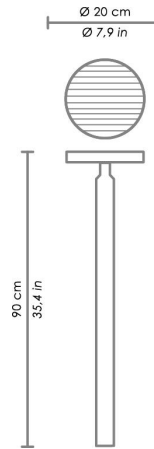

GIRASOLE

FLOOR

AI LIGHTS
LATTI

Floor lamp with adjustable head with a dark grey painted die-cast aluminium fixture and a satin finish polycarbonate diffuser.

Accessories for anchoring to soft ground or hard surfaces such as concrete - INCLUDED

CODE	COLOR
LD0260G3	Dark grey

DIMENSIONS AND HOLES	
Dimensions	Ø 20 - h 90 cm / Ø 7,9 - h 35,4 in

ILLUMINOTECHNICAL SPECIFICATIONS	
Source	LED
Type	SMD
Total Watt	18 W
Lumen lamp	930 lm
Colour temperature	3000 K
CRI	>80
Lamp life	minimum 3 years guaranteed

ILLUMINOTECHNICAL SPECIFICATIONS	
Driver	included
Voltage	200-240 V
Frequency	50 - 60 HZ

PHYSICAL SPECIFICATIONS	
Thermal dissipation	passive