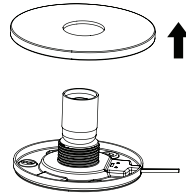

New regulations will encourage the recycling of Waste from Electrical and Electronic Equipment (European 'WEEE Directive' effective August 2005).

NOTE

Dear Customer, please note that when you screw in this large light bulb, the momentum (force) is larger than on smaller bulbs due to its larger diameter; therefore please be careful when screwing it in so as to avoid over-screwing thereby destroying the socket thread.

TR Bulb, Table / Wall Lamp

Wall Mounted

Table Lamp

Wall Mounted

1

2

3

4