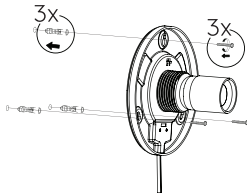

New regulations will encourage the recycling of Waste from Electrical and Electronic Equipment (European 'WEEE Directive' effective August 2005).

NOTE

Dear Customer, please note that when you screw in this large light bulb, the momentum (force) is larger than on smaller bulbs due to its larger diameter; therefore please be careful when screwing it in so as to avoid over-screwing thereby destroying the socket thread.

TR Bulb, Table / Wall Lamp

Wall Mounted

Table Lamp

Wall Mounted

1

2

3

4