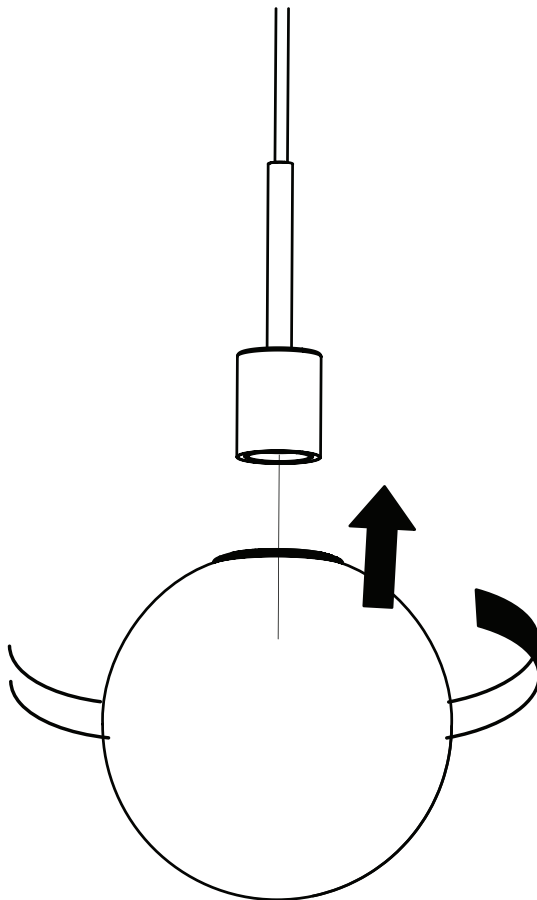

TR Bulb

These instructions are provided for your safety. It is important that the instructions are read carefully and completely before assembling.

This A/I cover below items:

1 Piece TR Bulb, E27

1 Piece TR Table/Wall Lamp, Low, 2 m Textile cord w. dimmer, E27

New regulations will encourage the recycling of Waste from Electrical and Electronic Equipment (European 'WEEE Directive' effective August 2005).

NOTE

Dear Customer, please note that when you screw in this large light bulb, the momentum (force) is larger than on smaller bulbs due to its larger diameter; therefore please be careful when screwing it in so as to avoid over-screwing thereby destroying the socket thread.