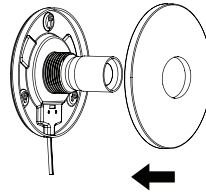

New regulations will encourage the recycling of Waste from Electrical and Electronic Equipment (European 'WEEE Directive' effective August 2005).

NOTE

Dear Customer, please note that when you screw in this large light bulb, the momentum (force) is larger than on smaller bulbs due to its larger diameter; therefore please be careful when screwing it in so as to avoid over-screwing thereby destroying the socket thread.

TR Bulb, Table / Wall Lamp

Wall Mounted

Table Lamp

Wall Mounted

1

2

3

4