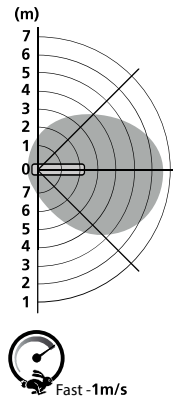

4

	6	7	8	
	●	●	●	2lux
II	●	●	○	10lux
III	○	●	○	30lux
IV	○	○	●	60lux
V	○	○	○	OFF

5 Detection Area

	1	2	
I	●	●	100%
II	○	●	75%
III	●	○	50%
IV	○	○	25%

5m <5m

5 Detection Area

	1	2	
I	●	●	100%
II	○	●	75%
III	●	○	50%
IV	○	○	25%

6m <6m

6 Ceiling Mounted + Wall Mounted

6 Hold Time

	3	4	5	
I	●	●	●	5s
II	○	●	●	30s
III	●	○	●	90s
IV	○	○	●	5min
V	●	●	○	20min
VI	○	○	○	30min

1 Master Slave Connection

2