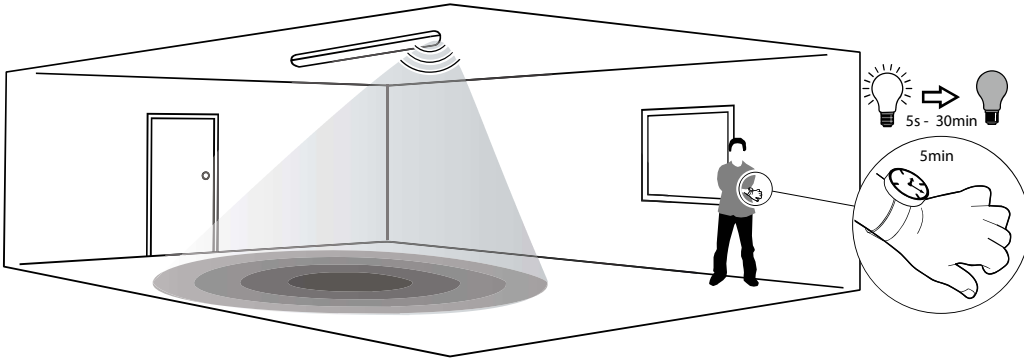

4

	6	7	8	
	●	●	●	2lux
II	●	●	○	10lux
III	○	●	○	30lux
IV	○	○	●	60lux
V	○	○	○	OFF

5 Detection Area

	1	2	
I	●	●	100%
II	○	●	75%
III	●	○	50%
IV	○	○	25%

5m <5m

5 Detection Area

	1	2	
I	●	●	100%
II	○	●	75%
III	●	○	50%
IV	○	○	25%

6m <6m

6 Ceiling Mounted + Wall Mounted

6 Hold Time

	3	4	5	
I	●	●	●	5s
II	○	●	●	30s
III	●	○	●	90s
IV	○	○	●	5min
V	●	●	○	20min
VI	○	○	○	30min

1 Master Slave Connection

2