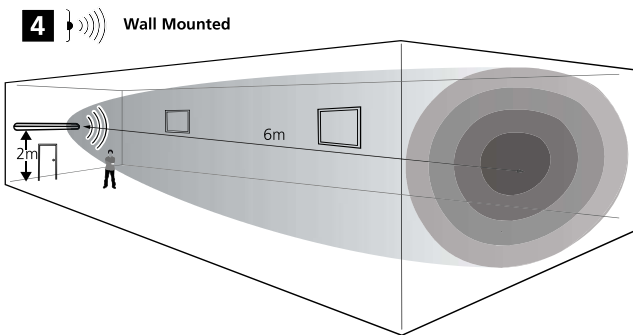

4

	6	7	8	
	●	●	●	2lux
II	●	●	○	10lux
III	○	●	○	30lux
IV	○	○	●	60lux
V	○	○	○	OFF

5 Detection Area

	1	2	
I	●	●	100%
II	○	●	75%
III	●	○	50%
IV	○	○	25%

5m <5m

5 Detection Area

	1	2	
I	●	●	100%
II	○	●	75%
III	●	○	50%
IV	○	○	25%

6m <6m

6 Ceiling Mounted + Wall Mounted

6 Hold Time

	3	4	5	
I	●	●	●	5s
II	○	●	●	30s
III	●	○	●	90s
IV	○	○	●	5min
V	●	●	○	20min
VI	○	○	○	30min

1 Master Slave Connection

2