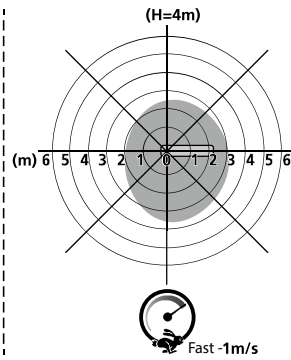

4

	6	7	8	
	●	●	●	2lux
II	●	●	○	10lux
III	○	●	○	30lux
IV	○	○	●	60lux
V	○	○	○	OFF

5 Detection Area

	1	2	
I	●	●	100%
II	○	●	75%
III	●	○	50%
IV	○	○	25%

5m <5m

5 Detection Area

	1	2	
I	●	●	100%
II	○	●	75%
III	●	○	50%
IV	○	○	25%

6m <6m

6 Ceiling Mounted + Wall Mounted

6 Hold Time

	3	4	5	
I	●	●	●	5s
II	○	●	●	30s
III	●	○	●	90s
IV	○	○	●	5min
V	●	●	○	20min
VI	○	○	○	30min

1 Master Slave Connection

2