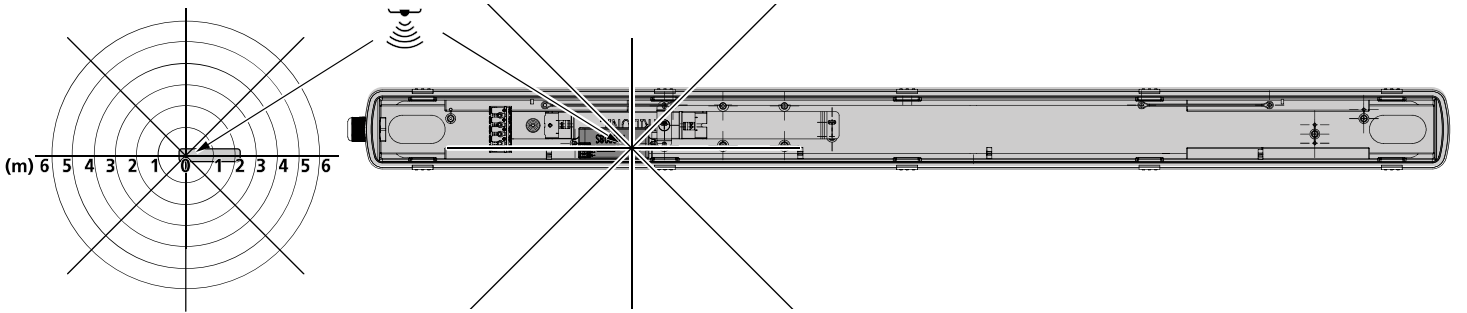

4

	6	7	8	
	●	●	●	2lux
II	●	●	○	10lux
III	○	●	○	30lux
IV	○	○	●	60lux
V	○	○	○	OFF

5 Detection Area

	1	2	
I	●	●	100%
II	○	●	75%
III	●	○	50%
IV	○	○	25%

5m <5m

5 Detection Area

	1	2	
I	●	●	100%
II	○	●	75%
III	●	○	50%
IV	○	○	25%

6m <6m

6 Ceiling Mounted + Wall Mounted

6 Hold Time

	3	4	5	
I	●	●	●	5s
II	○	●	●	30s
III	●	○	●	90s
IV	○	○	●	5min
V	●	●	○	20min
VI	○	○	○	30min

1 Master Slave Connection

2