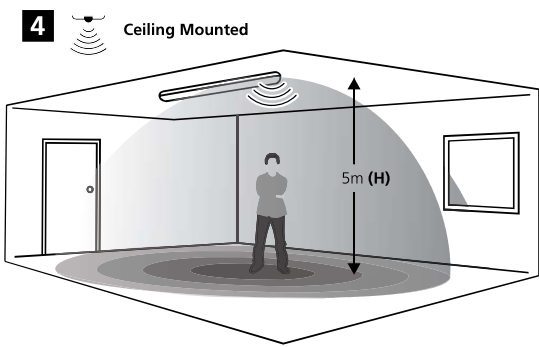

4

	6	7	8	
	●	●	●	2lux
II	●	●	○	10lux
III	○	●	○	30lux
IV	○	○	●	60lux
V	○	○	○	OFF

5 Detection Area

	1	2	
I	●	●	100%
II	○	●	75%
III	●	○	50%
IV	○	○	25%

5m <5m

5 Detection Area

	1	2	
I	●	●	100%
II	○	●	75%
III	●	○	50%
IV	○	○	25%

6m <6m

6 Ceiling Mounted + Wall Mounted

6 Hold Time

	3	4	5	
I	●	●	●	5s
II	○	●	●	30s
III	●	○	●	90s
IV	○	○	●	5min
V	●	●	○	20min
VI	○	○	○	30min

1 Master Slave Connection

2