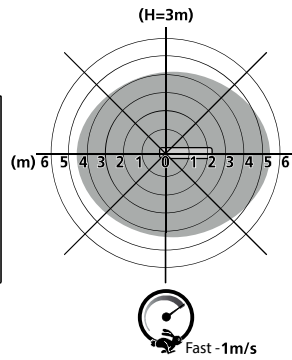

4

	6	7	8	
	●	●	●	2lux
II	●	●	○	10lux
III	○	●	○	30lux
IV	○	○	●	60lux
V	○	○	○	OFF

5 Detection Area

	1	2	
I	●	●	100%
II	○	●	75%
III	●	○	50%
IV	○	○	25%

5m <5m

5 Detection Area

	1	2	
I	●	●	100%
II	○	●	75%
III	●	○	50%
IV	○	○	25%

6m <6m

6 Ceiling Mounted + Wall Mounted

6 Hold Time

	3	4	5	
I	●	●	●	5s
II	○	●	●	30s
III	●	○	●	90s
IV	○	○	●	5min
V	●	●	○	20min
VI	○	○	○	30min

1 Master Slave Connection

2