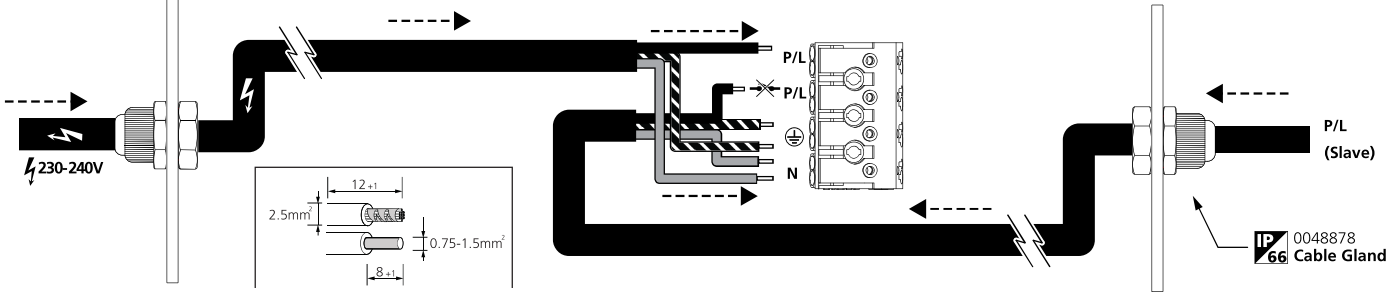

6m <6m

6 Ceiling Mounted + Wall Mounted

6 Hold Time

	3	4	5	
I	●	●	●	5s
II	○	●	●	30s
III	●	○	●	90s
IV	○	○	●	5min
V	●	●	○	20min
VI	○	○	○	30min

1 Master Slave Connection

2