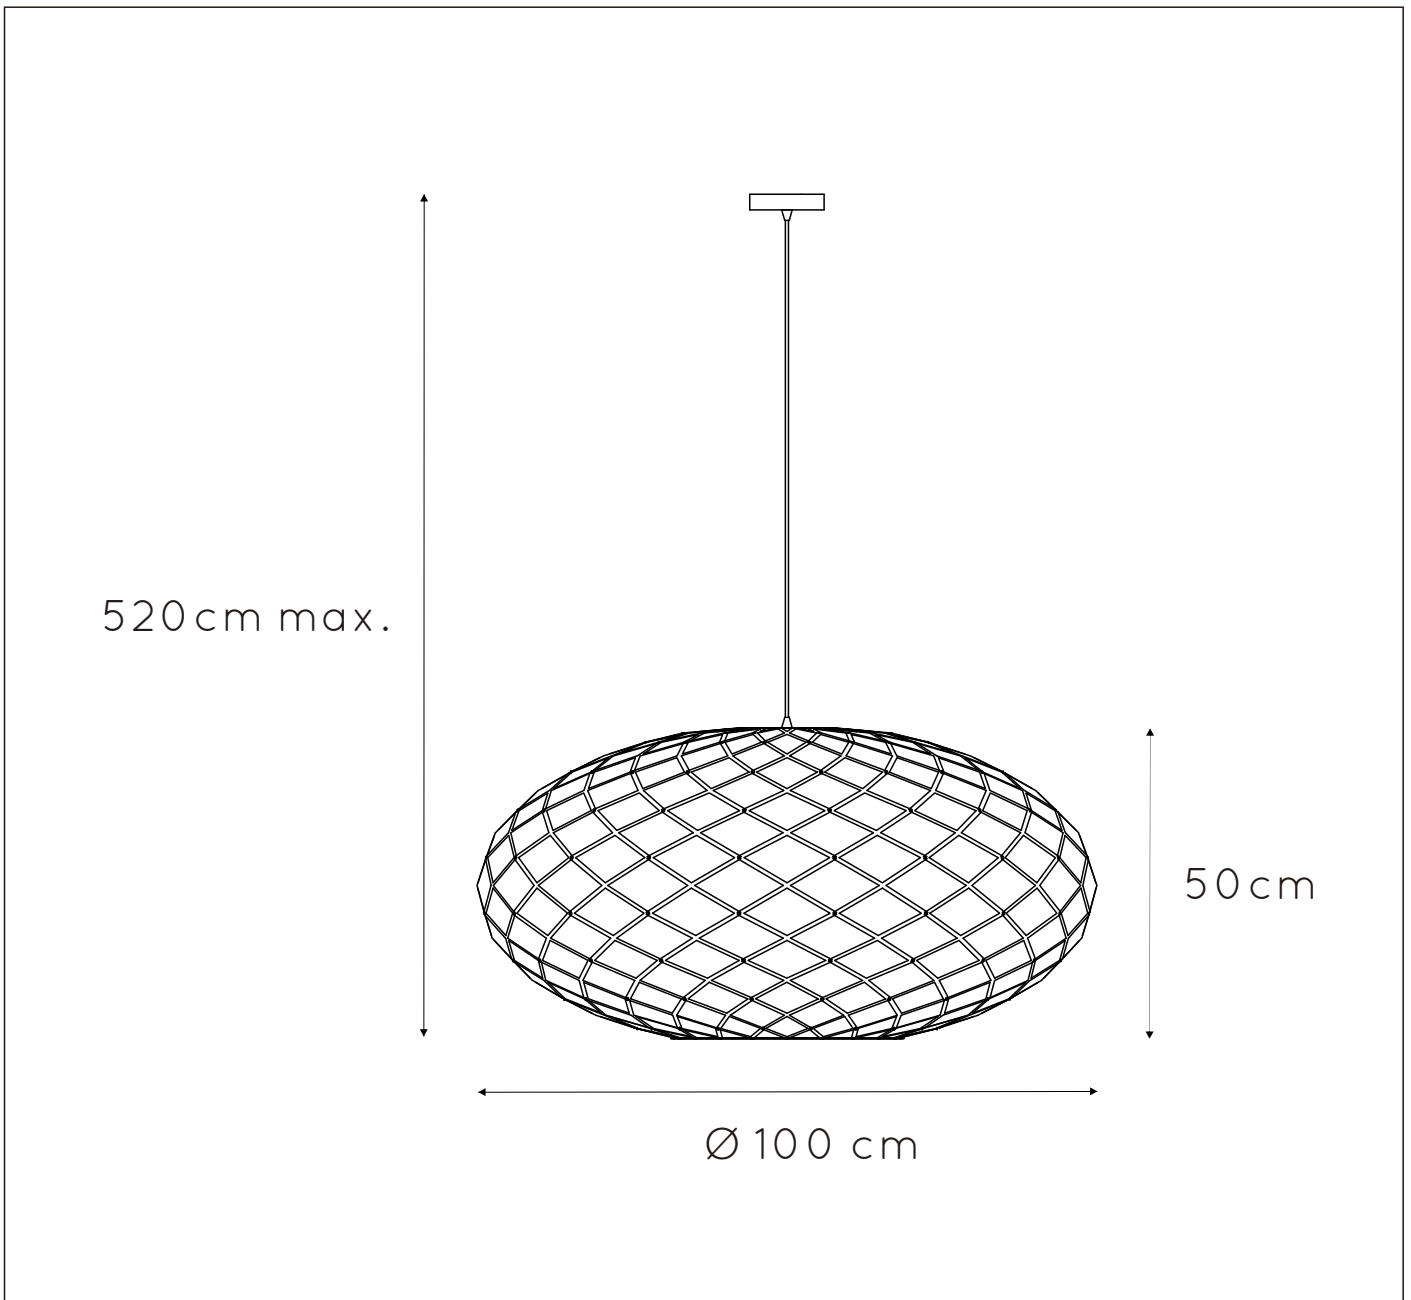

WOLFRAM

Item number : 21417/99/02

EAN CODE : 5411212211149

For more specifications, dimensions please visit

www.lucide.com