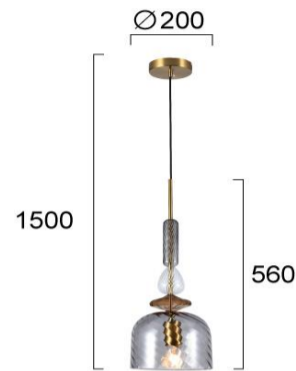

Product Datasheet

Code	4312100
Description	Pendant Light Smoke Gloria
Family	GLORIA
Type	PENDANT
Type of Lamp	E27
Watt	1 x Max 40W
Volt	220-240 VAC
Hertz	50-60 Hz
Class	Class I
IP	IP20
Environment	Indoor
Color	SMOKE
Material	GLASS / ELECTROSTATIC PAINTED STEEL
Length	D:200
Height	H:1500
Width	h:560