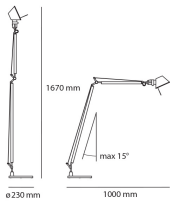

LUMINAIRE

- Watt: **100W**
- Voltage: **220V-240V**
- Delivered lumens output: **804lm**
- CCT: **0K**
- Efficiency: **58%**
- Efficacy: **8.04lm/W**
- CRI: **100**

Notes

Possibility to mount LED source on E27 Socket. Complete lamp consists of body lamp + accessories

DESCRIPTION

The code is referred to the body lamp only

PRODUCT CODE: A013900

FEATURES

- Article Code: **A013900**
- Colour: **Aluminium**
- Installation: **Floor**
- Material: **Aluminium, steel**
- Series: **Design Collection**
- design by: **Michele De Lucchi, Giancarlo Fassina**

DIMENSIONS

- Base Diameter: **cm 23**
- Max Extension Height: **cm 167**
- Max Extension Length: **cm 100**
- Impact Resistance: **N/D**
- Glow Wire Test: **N/D°**

NOT INCLUDED SOURCES

- Category: **HALO**
- Number: **1**
- Lbs: **A60**
- Watt: **77W**
- Socket: **E27**
- Color Rendering: **1a**
- Color temperature (K): **2900K**
- Duration (h): **1000h**

ALTERNATIVE SOURCES

- Category: **LED RETROFIT**
- Number: **1**
- Watt: **8W**