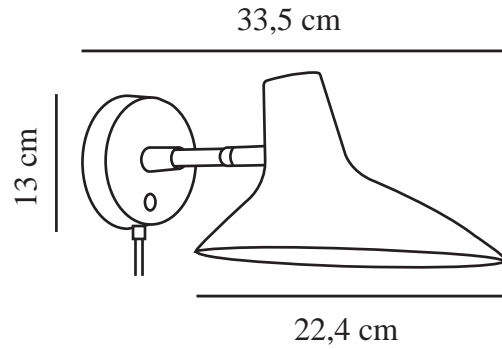

DARCI SHORT | WALL LIGHT | BLACK

2320221003

Voltage (V): 220-240 Volt
IP degree: IP20
Maximum bulb wattage (W): 25
Class (Class 1, Class 2, Class 3): Class 2 (Double isolated)
Socket type: E14
Switch placement: On the fixture
Parallel connection: False

IK degree: IK00
Height (cm) : 15.5
Width (cm): 22.5
Shade Diameter (cm): 22.5
Lenght (cm): 22.5
Tilt Angle (°): 90
Turning Angle (°): 350

Pcs Per Master Carton: 3
Sales Box Height (cm): 37
Sales Box Width(cm): 26
Sales Box Depth (cm): 19
Sales Box Volume m³ : 0.0183
Product net weight (kg): 0.76

Primary material: Metal
Secondary material: Plastic
Colour of the cable: Black
Length of the cable (cm): 180
Surface material of the cable:
Textile
Is the cable replaceable: True
Colour: Black

EAN: 5704924014420
Item Number: 2320221003