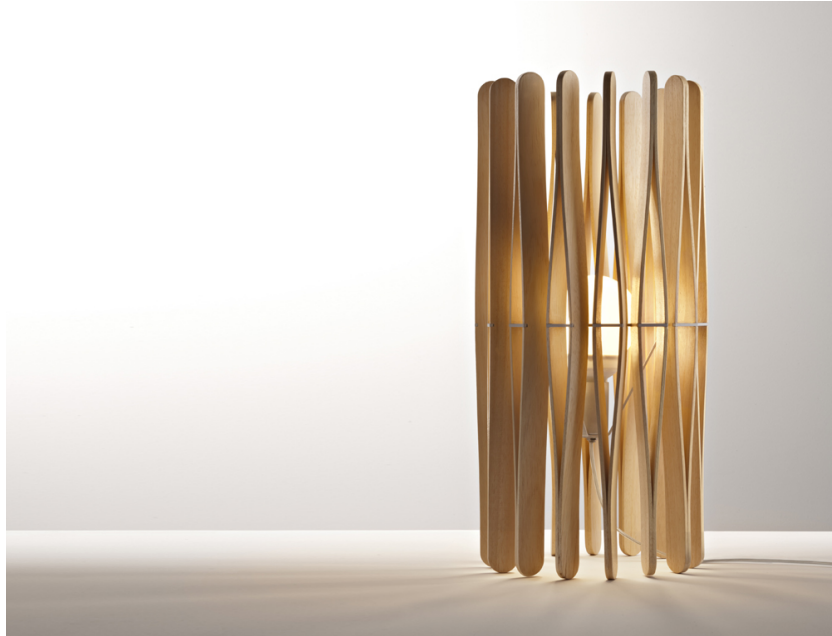

STICK

F23B0169

Matali Crasset

Dimensions

Description

For this table lamp the light is discreetly diffused from a frame decorated with laths of Ayous wood.

Voltage

220-240V

Socket

1xE27

Material

Wood - Metal

Light source and alternative bulbs

cod. A10231C01

E27 1x22W - LED
Max Watt. 24W

Available diffuser colours

■ Light wood colour

Available structure colours

■ Anodized

Included accessories

Bulb

In the same family

Weight Lamp

Net: 1.01 kg