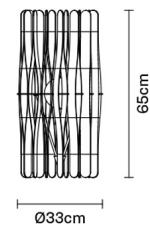

STICK

F23B0169

Matali Crasset

Dimensions

Description

For this table lamp the light is discreetly diffused from a frame decorated with laths of Ayous wood.

Voltage

220-240V

Socket

1xE27

Material

Wood - Metal

Light source and alternative bulbs

cod. A10231C01

E27 1x22W - LED
Max Watt. 24W

Available diffuser colours

■ Light wood colour

Available structure colours

■ Anodized

Included accessories

Bulb

In the same family

Weight Lamp

Net: 1.01 kg

Packaging

Gross weight: 1.01 kg
Volume: 0.089 m³
Number of boxes: 1

Specs

IP20