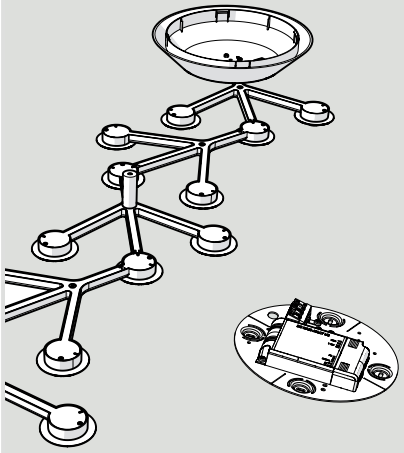

Artemide®

Led net Lineare

design
M. De Lucchi

i

IP20				
				LED 0
?	→		→	

 a

1a

2a