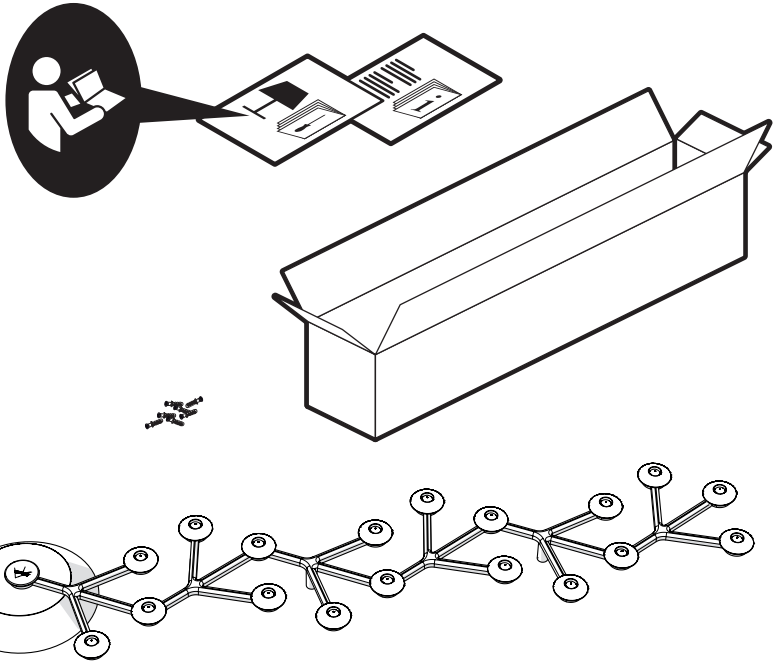

Artemide®

Led net Lineare

design
M. De Lucchi

i

IP20				
				LED 0
?	→		→	

 a

1a

2a