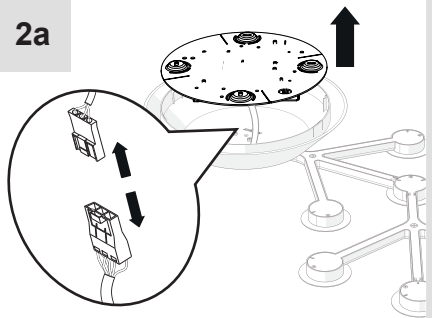

Artemide®

Led net Lineare

design
M. De Lucchi

i

IP20				
				LED 0
?	→		→	

 a

1a

2a