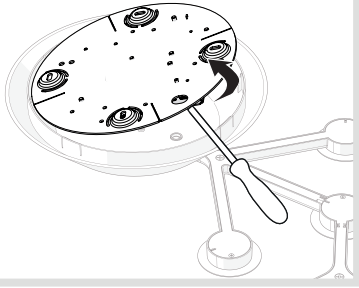

Artemide®

Led net Lineare

design
M. De Lucchi

i

IP20				
				LED 0
?	→		→	

 a

1a

2a