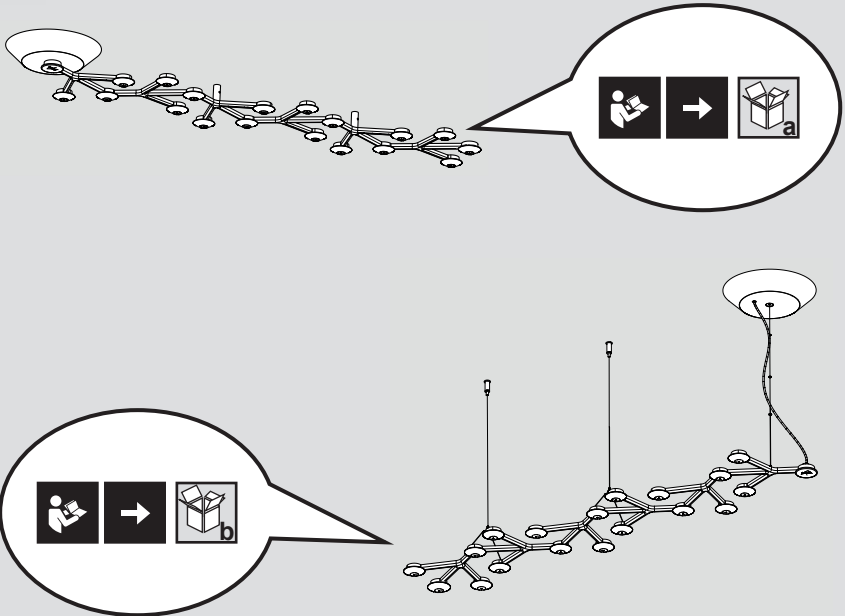

Artemide®

Led net Lineare

design
M. De Lucchi

i

IP20				
				LED 0
?	→		→	

 a

1a

2a