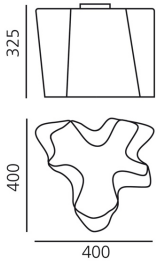

Logico Ceiling - White

Gerhard Reichert, Michele De Lucchi

IP20     Dimmerable: 

LUMINAIRE

- Watt: **116W**
- Voltage: **220V-240V**
- Delivered lumens output: **1639lm**
- CCT: **2800K**
- Efficiency: **86%**
- Efficacy: **15.61lm/W**
- CRI: **100**

Notes

Its modular shape lends itself to the creation and realisation of customized compositions, supplied as special project.

PRODUCT CODE: 0452020A

FEATURES

- Article Code: **0452020A**
- Colour: **White**
- Installation: **Ceiling**
- Material: **Blown glass, aluminium**
- Series: **Design Collection**
- Environment: **Indoor**
- Area contract: **Hospitality, Office**
- Emission: **Diffused And Direct**
- design by: **Gerhard Reichert, Michele De Lucchi**

DIMENSIONS

- Length: **cm 40**
- Width: **cm 40**
- Height: **cm 32.5**

NOT INCLUDED SOURCES

- Category: **HALO**
- Number: **1**
- Lbs: **Qa60**
- Watt: **116W**
- Socket: **E27**
- Color Rendering: **1a**
- Color temperature (K): **2900K**