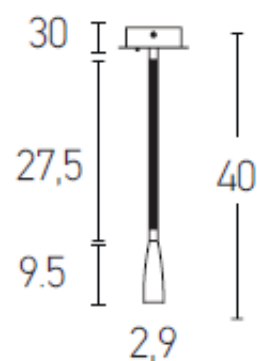

### H-63 | Wall lamp

Build in Led :	3W LED, 3000K 80Lumen/W
Voltage:	220-240V
Operating Frequency:	50/60HZ
IP:	IP20
Class:	I
Color:	Brass Matt
Material:	Metal-Aluminium
Base Diameter:	8cm
Stick:	2.9cm x 9.5cm
Length:	40cm
Special Feature:	Switch: On/Off
Net Weight:	0.55 Kg

## Description

Wall lamp with Build in Led made by Metal & Aluminium in Brass Matt finish.

**LED**  
LIGHTING

5213007836526

**CE**

PRODUCT DATA SHEET