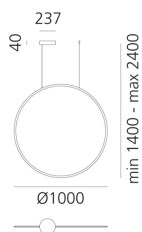

Discovery Vertical 100 - Bronze - App Compatible

Ernesto Gismondi

IP20    Dimmerable: 

LUMINAIRE

- Watt: **60W**
- Delivered lumens output: **4859lm**
- CCT: **3000K**
- Efficiency: **62%**
- Efficacy: **80.99lm/W**
- CRI: **90**
- Dimmable Typology: **Push & APP**

DIMENSIONS

- Diameter: **cm 100**
- Base Diameter: **cm 23.7**
- Max Height from ceiling: **cm 240**

SOURCES INCLUDED

- Category: **Led**
- Number: **1**
- Watt: **56W**
- Delivered lumens output: **7777lm**
- Color temperature (K): **3000K**
- CRI: **90**
- Color Tolerance: **MacAdam 3SDCM**
- Service Life: **L90 (6K) 50000h**