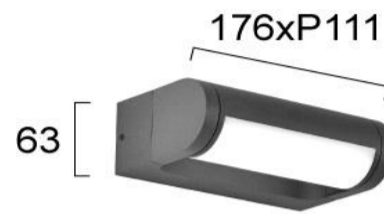

Product Datasheet

Code	4336300
Description	Wall Light Randal
Family	RANDAL
Type	WALL LIGHTS
Type of Lamp	LED module
Watt	12W
Volt	220-240V AC
Hertz	50/60 Hz
Class	Class I
IP	IP65
Environment	Outdoor
Color	DARK GREY
Material	ALUMINIUM/ACRYLIC
Length	L:176
Height	H:63
Width	P:111
Kelvin	3000K
Lumen	696Lm
Beam Angle	Adjustable Beam Angle / CRI 94
Dimmable	Non-Dimmable