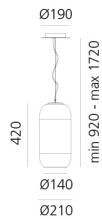

Gople - White

BIG - Bjarke Ingels Group

IP20    Dimmerable: 

LUMINAIRE

- Watt: **20W**
- Delivered lumens output: **2088lm**
- CCT: **3000K**
- Efficiency: **85%**
- Efficacy: **104.41lm/W**
- CRI: **80**

DIMENSIONS

- Height: **cm 42**
- Diameter: **cm 21**
- Base Diameter: **cm 19**
- Max Height from ceiling: **cm 172**

SOURCES NOT INCLUDED

- Category: **LED RETROFIT**
- Number: **1**
- Watt: **20W**
- Socket: **E27**