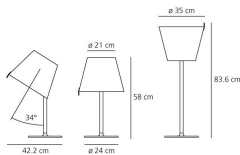

LUMINAIRE

- Watt: **104W**
- Voltage: **220V-240V**
- Delivered lumens output: **967lm**
- CCT: **2800K**
- Efficiency: **58%**
- Efficacy: **9.3lm/W**
- CRI: **100**

Notes

Adjustable diffuser into three different positions.

PRODUCT CODE: 0315010A

FEATURES

- Article Code: **0315010A**
- Colour: **Grey**
- Installation: **Table**
- Material: **Aluminium, zamak, silk satin fabric and technopolymer**
- Series: **Design Collection**
- Environment: **Indoor**
- Area contract: **Hospitality, Residential**
- Emission: **Diffused And Direct, indirect**
- design by: **Adrien Gardère**

DIMENSIONS

- Height: **cm 58**
- Diameter: **cm 35**
- Base Diameter: **cm 24**
- Max Extension Height: **cm 83.6**
- Impact Resistance: **N/D**
- Glow Wire Test: **650°**

NOT INCLUDED SOURCES

- Category: **HALO**
- Number: **2**
- Watt: **57W**
- Socket: **E27**
- Color Rendering: **2800K**

ALTERNATIVE SOURCES

- Category: **LED RETROFIT**
- Number: **2**
- Watt: **8W**
- Delivered lumens output: **900lm**
- Socket: **E27**