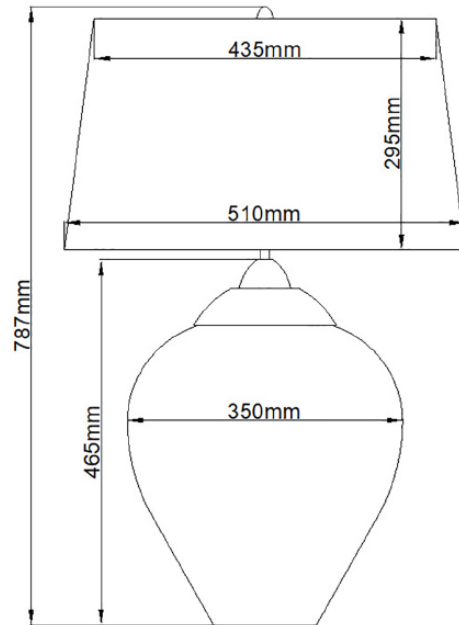

MODEL: Table Lamp

Samara's textured blown glass, classic polished nickel metal-work and beautiful hand-made fabric shades combine to form an arresting and gorgeous table-lamp. Combined with a 4-way switch, this design features independent light sources for the shade and the glass. ( GU10 supplied )

1. Stock Code	QN-SAMARA-TL-BLU	17. Minimum Drop (mm)	
2. Product Type	Table Lamp	18. Maximum Drop (mm)	
3. Category	Interior	19. Chain/extension rods	
4. Family	Samara	20. Ceiling Pan Width/Diameter	
5. Finish	Polished Nickel	21. Net Weight (kg)	5.27kg
6. IP Rating		22. Gross Weight (kg)	5.85kg
7. Class	Class I	23. Back Plate Height (mm)	
8. Voltage	220-240v 50hz	24. Back Plate Width (mm)	
9. Max. Wattage	60W	25. Base Plate Depth (mm)	
10. Lamp Holder Type	E27	26. Build Materials	Steel, Clear Glass, Faux Silk
11. No. of Lamps	1	27. Box Dimensions	48 x 49 x 50cm
12. Lamp Supplied	1 x 7W LED GU10	28. Barcode	5024005380511
13. Lumen Output	No	29. Guarantee	general 2 year guarantee
14. Overall Width-Diameter (mm)	457mm		
15. Overall Height (mm)	715mm		
16. Overall Depth (mm)			