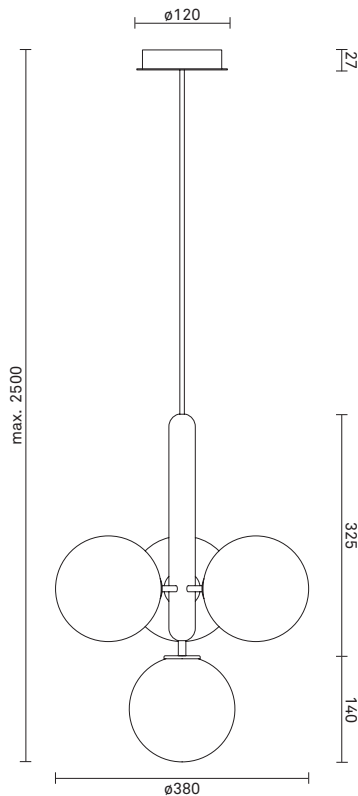

NUURA

MIIRA 4 Optic

Design: Sofie Refer, 2018. EU-model.

Miira 4 in Rock Grey finish with mouth-blown Optic Clear glass Incl. Ceiling plate.

The significant details of Miira are the fine curves and thin neck that gives a graceful appearance.

TECHNICAL INFO

Product no.: 03040223

Type: Suspension - Indoor

Colour:

Glass: Optic Clear

Metal: Rock Grey

Cable: Black

Materials:

Powder coated metal

Mouth-blown glass

Fabric covered cable

Dimensions:

∅380mm x 465mm

Ceiling plate: ∅120mm x 50mm

Fabric cable - Length: 2500mm

Product weight:

Product incl. ceiling plate: 3079 g

Ceiling plate: 265 g

Packaging:

Dimensions: L: 570mm x W: 345mm x H: 185mm

Weight: 1077 g

Total weight incl. product: 4156 g

Number of parcels: 1

Material: Brown cardboard.