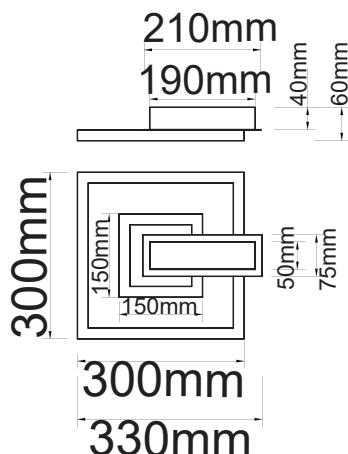

## 10023741

21W LED / 24,6W Total  
incl. 4x LED Board: L9002887 + L9002888  
220-240V ~ 50/60Hz