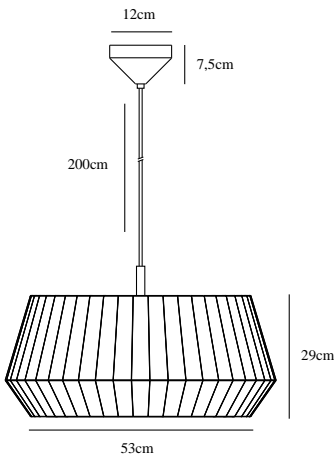

DICTE 53 | PENDANTS/SUSPENDED LIGHTING |

nordlux®

WHITE

2112373001

Voltage (V): 230 Volt
IP degree if the fixture includes two types of IP degree: IP20
Maximum compatible bulb wattage (W): 60W
Class (Class I, Class II, Class III): Class 2 (Double isolated)
Lampholder type (eg, E27/E14, etc): E27

Primary material: Textile
Secondary material: Metal
Color of the cable: Black
Length of the cable (cm): 200
Is the cable replaceable: False

Color: White
Height (cm): 29
Width (cm): 53
Shade Diameter (cm): 53
Length (cm): 53

EAN: 5704924005534
TUN: 2148654
Item Number: 2112373001

Pcs Per Master Carton: 2
Sales Box Height (cm): 53.5
Sales Box Width (cm): 53.5
Sales Box Depth (cm): 23.5
Sales Box Volume m³ : 0.0673
Net weight of the luminaire (kg): 1.22