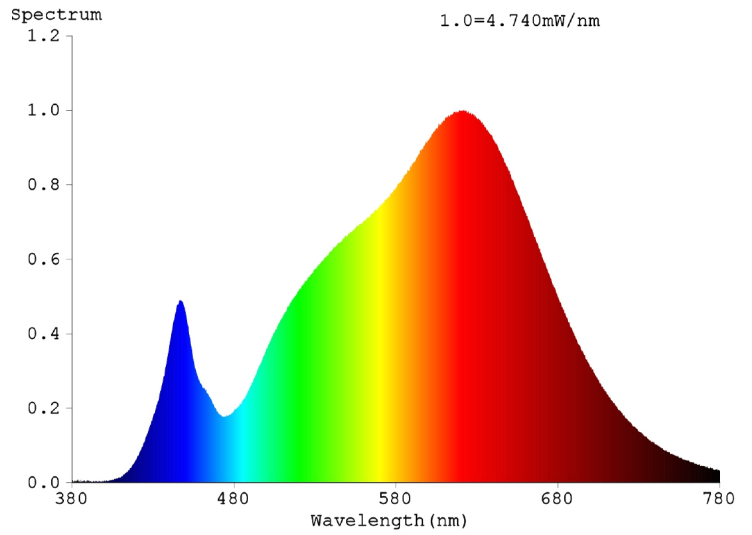

Lamp efficacy	54 lm/W
Height/depth	18 mm
Built-in width	25 mm
Number of poles	2
Luminaire efficacy	53 lm/W
Can be installed directly into the insulation	Yes
Dimming method	Trailing edge
Brand	SLC

Width	32 mm
Length	32 mm
Type of wiring	Suitable for through wiring
Connection type	Pinching contact
Beam angle (°)	45
Cut-out hole (Ø: mm)	25
Dimmable	Yes
Produced by	The Light Group