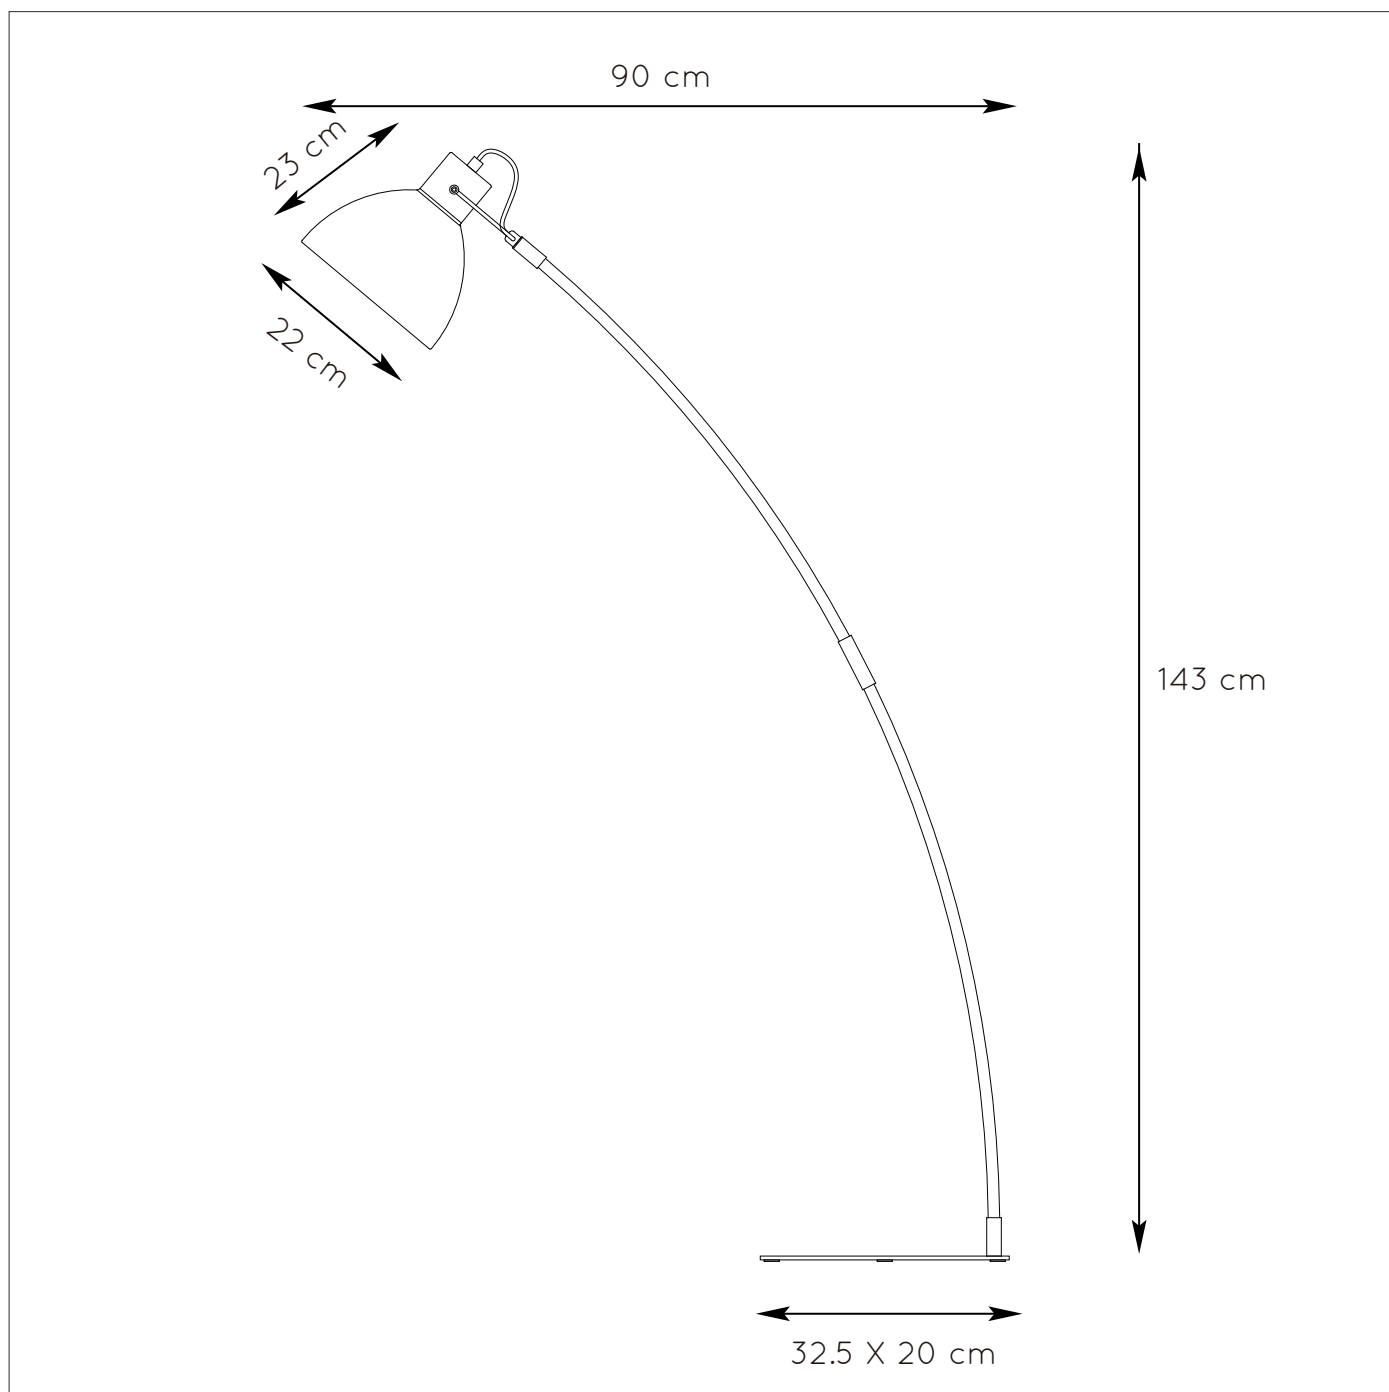

CURF

Item number : 03713/01/30

EAN code : 5411212030788

Item number : 03713/01/31

EAN code : 5411212030795

For more specifications, dimensions please visit
www.lucide.com