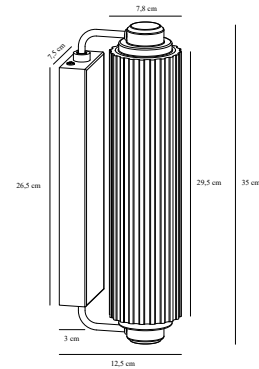

NIMAL DOUBLE | WALL LIGHT | BRASS

2310521035

nordlux®

Country/Region of Origin Code: China

Sales Box Volume m³ : 0.008

Primary material: Plastic

Sales Box Height (cm): 22

Sales Box Width(cm): 38.5

Secondary material: Metal

Sales Box Depth (cm): 9.5

Pcs Per Master Carton: 3

Mattnes of the fixture : Matte

Class (Class 1, Class 2, Class 3):

Surface of the fixture: Smooth

Class 2 (Double isolated)

EU Tariff No.: 9405114090

Suitable for the bathroom (IP44)•Decorative, ribbed shade•Can be installed with the included cable or directly onto a wall outlet

The Nimal series is produced in a round and elegant Art Deco design with a beautiful ribbed shade. The opal white diffuser ensures a pleasant light. This wall lamp creates the perfect ambience above or beside your bathroom mirror.