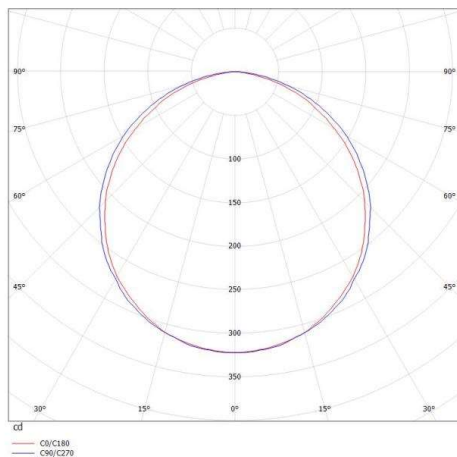

TREPOLE F

472-60023600

TREPOLE FLOOR LAMP made of aluminium, black, similar to RAL 9005, light output indirect, IP20

DRAWING

TECHNICAL DETAILS

System perform. [W]	64
Bulb type	LED 60W
Luminous flux [lm]	2750
Colour temp. [K]	2700K
CRI	>90
Light output	indirect
Voltage [V]	220-240V 50/60Hz
Material	aluminium
Height [mm]	1810
Diameter [mm]	220X302
IP protection class	IP20
Voltage class	protection cl. II
Color lamp	black
RAL	9005
EAN-Number	9010506275919
Lifetime [h]	25 000

LIGHT DISTRIBUTION CURVE

The values are rated values. Power and luminous flux are initially subject to a tolerance of +/- 10%. Colour temperature tolerance: +/- 150 K. The values apply to an ambient temperature of 25°C unless otherwise specified.