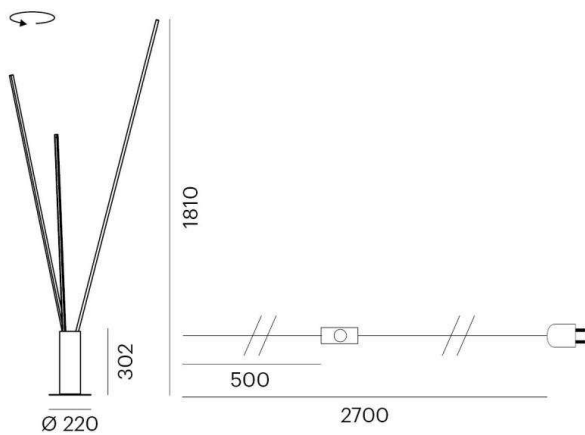

TREPOLE F

472-60023600

TREPOLE FLOOR LAMP made of aluminium, black, similar to RAL 9005, light output indirect, IP20

DRAWING

TECHNICAL DETAILS

System perform. [W]	64
Bulb type	LED 60W
Luminous flux [lm]	2750
Colour temp. [K]	2700K
CRI	>90
Light output	indirect
Voltage [V]	220-240V 50/60Hz
Material	aluminium
Height [mm]	1810
Diameter [mm]	220X302
IP protection class	IP20
Voltage class	protection cl. II
Color lamp	black
RAL	9005
EAN-Number	9010506275919
Lifetime [h]	25 000

LIGHT DISTRIBUTION CURVE

The values are rated values. Power and luminous flux are initially subject to a tolerance of +/- 10%. Colour temperature tolerance: +/- 150 K. The values apply to an ambient temperature of 25°C unless otherwise specified.