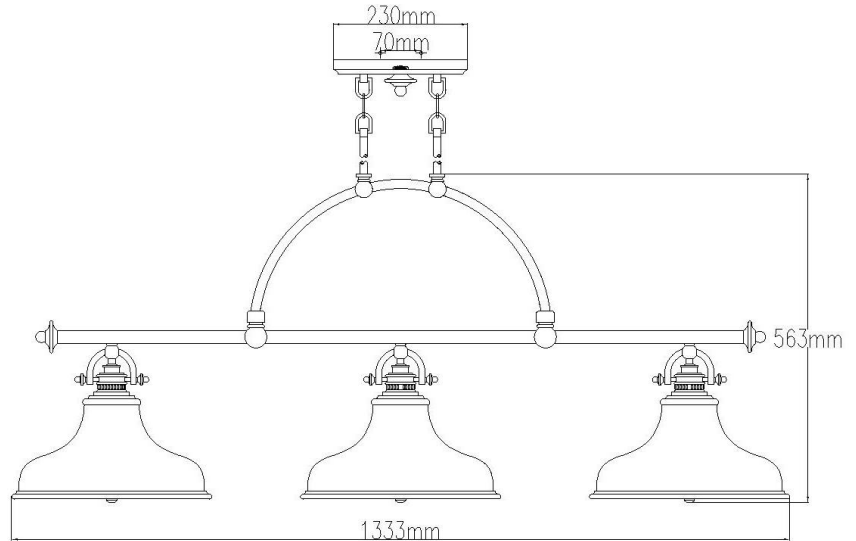

RANGE: QUOIZEL
STYLE: EMERY 3LT ISLAND CHANDELIER

1. Item Code	QZ/EMERY3P WS or IS or PN	23. Minimum Drop	695
2. Drawing No.	pd-qzemeryws or is or pn	24. Maximum Drop	1871
3. EAN/Barcode	-	25. Adjustable?	Yes
4. Tested?	No	26. Shade/Glass Material	Frosted Glass
5. Final Sign-off Sample Done?	Yes	27. Shade Width (mm)	343
6. Category	Indoor	28. Shade Height (mm)	191
7. Type	Island Chandelier	29. Shade Depth (mm)	343
8. Finish	Weathered Brass/ Imperial Silver/ Palladian Bronze	30. Size of Back-Plate/Ceiling Rose (mm)	230 x 114
9. IP Rating	N/a	31. Main Material	Mild Steel
10. Class	I	32. Power Cable Colour	WS – Brown, IS – Clear, PN – Black
11. Voltage	240	33. Power Cable Length (mm)	Adequate To Chain Length
12. Wattage (1)	Max 60w	34. Chain Length (mm)	305
13. Wattage (2)	n/a	35. Rod Length (mm)	4 x 305mm & 4 x 152.5mm
14. Lamp Holder Type (1)	3 x E27	36. PIR	No
15. Lamp Holder Type (2)	n/a	37. Switch Type and location	n/a
16. No. of Lamps	3	38. Connection Method	Terminal Block
17. Lamp Supplied	No	39. Plug Type	n/a
18. Dimmable?	Depends On Lamp	40. Plug Colour	n/a
19. Lumen Output	Depends On Lamp	41. Product Weight (kg)	6
20. Overall Width/Diameter (mm)	1333	42. Carton Dimensions (mm)	-
21. Overall Height (mm)	563	43. Carton Weight (kg)	-
22. Overall Depth (mm)	343	44. Notes	-