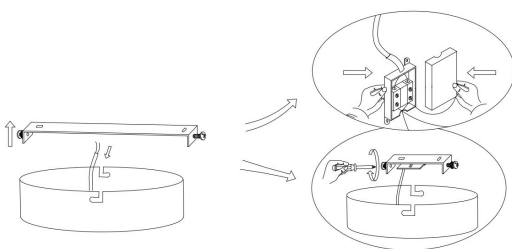

NO.1

NO.3

NO.2

MAX 72W
5 600 Lumen

Model: MOD081CL-L48G3K

Collection: Modern

Series: Tessara

This product contains a light source of the energy efficiency class G