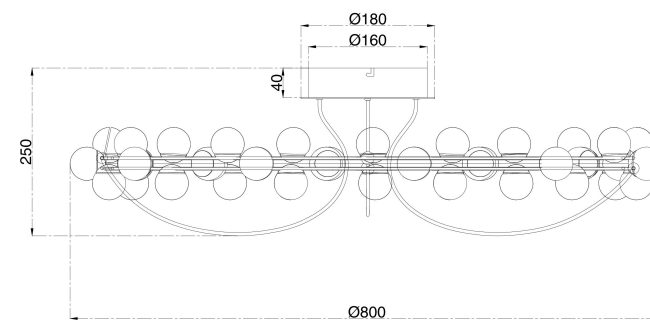

NO.1

NO.3

NO.2

MAX 72W
5 600 Lumen

Model: MOD081CL-L48G3K

Collection: Modern

Series: Tessara

This product contains a light source of the energy efficiency class G