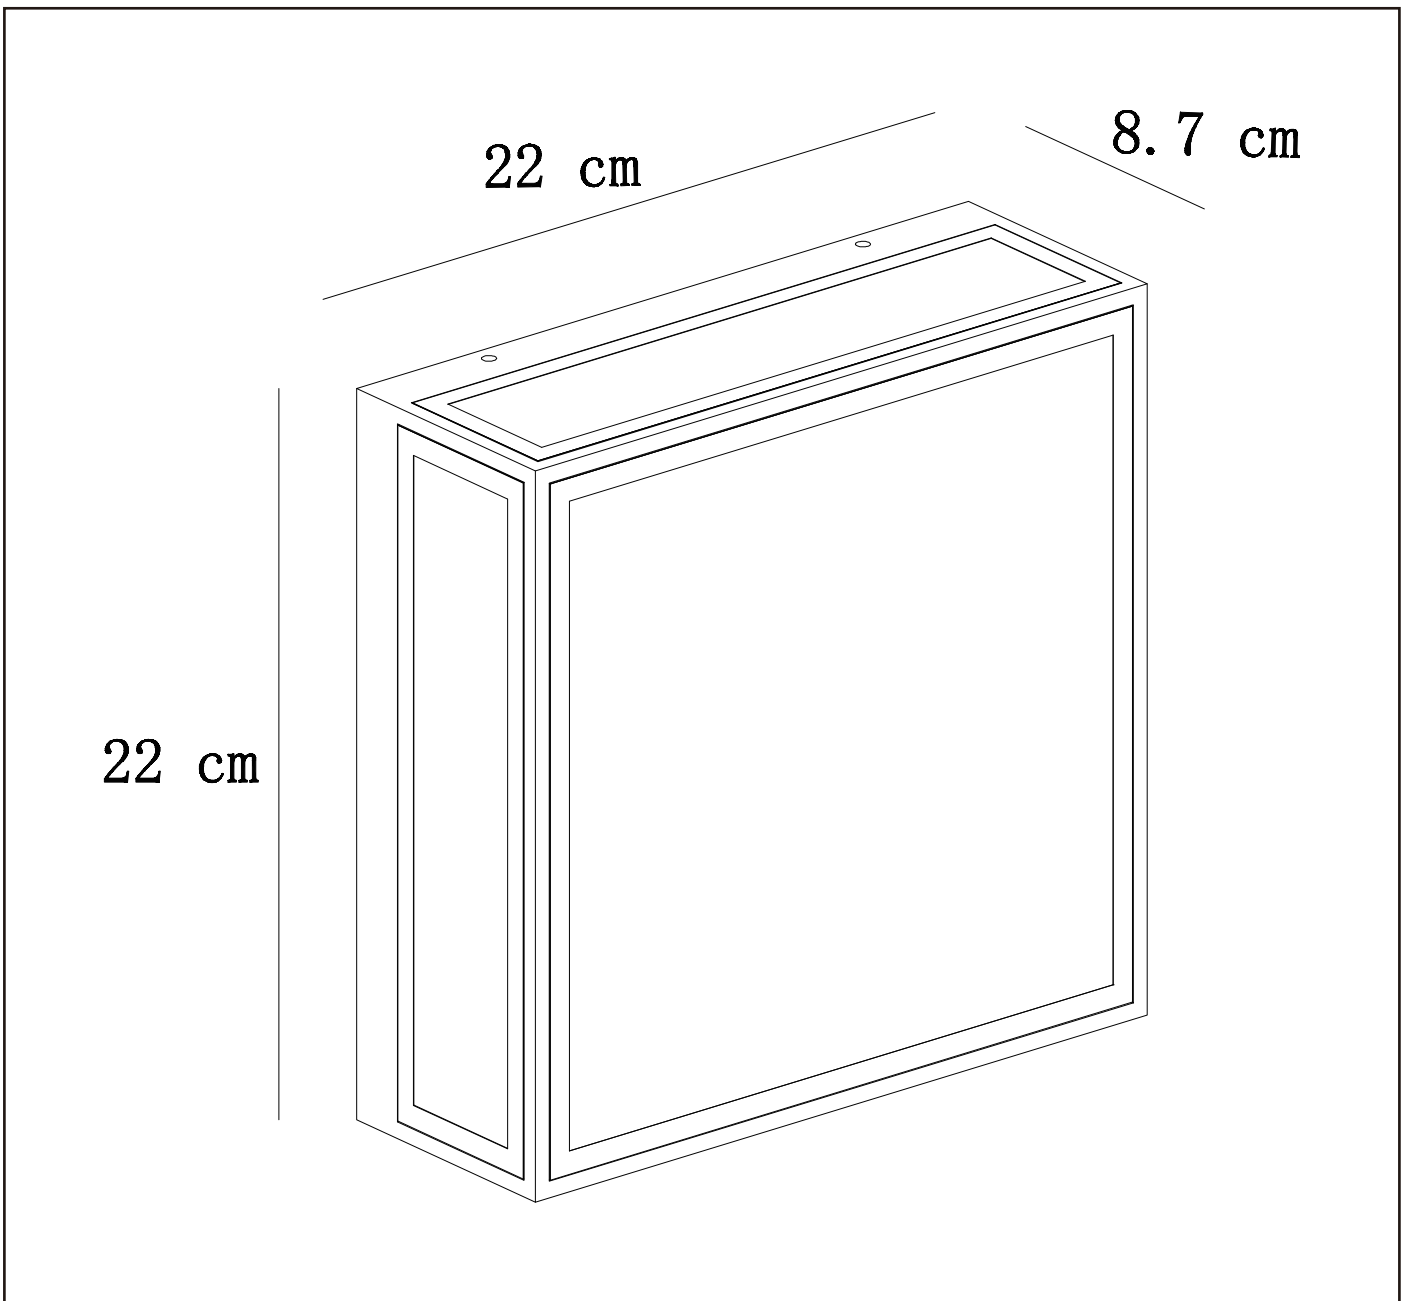

DUKAN

Item number : 15802/02/30
EAN code : 5 411212151889

For more specifications, dimensions please visit
www.lucide.com