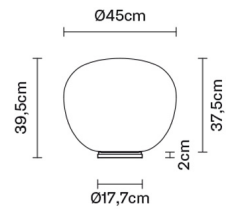

**Dimensions**

**Voltage**

220-240V

**Socket**

1xE27

**Material**

Glass - Metal

**Light source and alternative bulbs**

**In the same family**

**Weight Lamp**

Net: 3.53 kg

**Packaging**

Gross weight: 4.93 kg  
Volume: 0.122 m<sup>3</sup>  
Number of boxes: 1

**Specs**

IP40