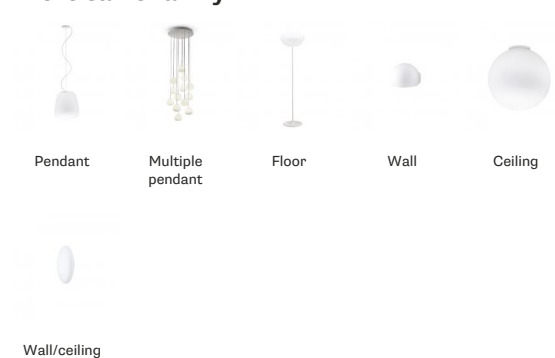

In the same family

Weight Lamp

Net: 3.53 kg

Packaging

Gross weight: 4.93 kg
Volume: 0.122 m³
Number of boxes: 1

Specs

IP40