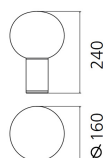

LUMINAIRE

- Watt: **6W**
- Voltage: **220-240V**
- Delivered lumens output: **369lm**
- CCT: **2700K**
- Efficiency: **79%**
- Efficacy: **61.55lm/W**
- CRI: **80**

DESCRIPTION

A wide collection of glass lighting appliances available in three sizes. Each size is available in the table, floor, ceiling and suspension version. Materials: lamp body in extruded aluminum; diffuser in blown glass. Specification: the milkywhite, blown glass with crystal nuances produces a soft spot light on the table top or wall, plus a highperforming light towards the surrounding environment.

PRODUCT CODE: 1800160A

FEATURES

- Article Code: **1800160A**
- Colour: **Satin Bronze**
- Installation: **Table**
- Material: **Blown glass, aluminium**
- Series: **Design Collection**
- design by: **Matteo Thun & Partners**

DIMENSIONS

- Height: **cm 24**
- Diameter: **cm 16**
- Base Diameter: **cm 6.5**
- Glow Wire Test: **750°C**

SOURCES NOT INCLUDED

- Category: **LED RETROFIT**
- Number: **1**
- Watt: **8W**
- Socket: **E14**