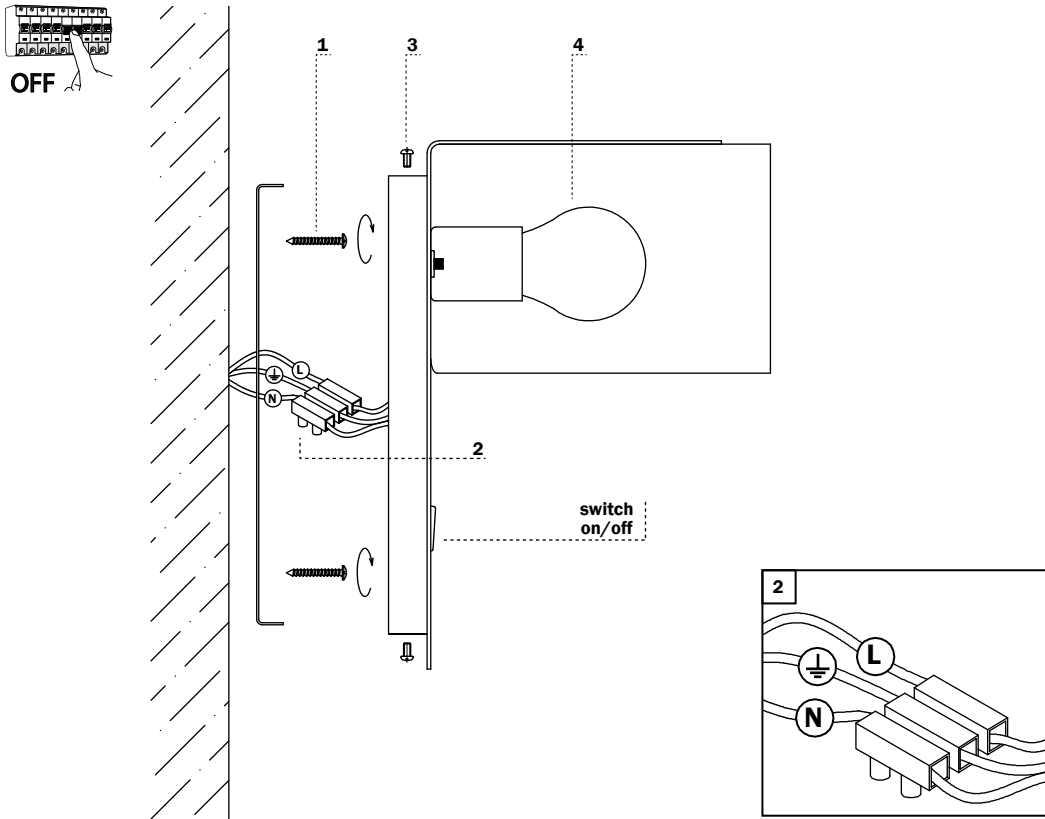

FOLD

ref. 64302 white
ref. 64303 black

LIGHT SOURCE - FUENTE DE LUZ

1 x E27 MAX 15W LED NO INCL

TECHNICAL FEATURES - CARACTERÍSTICAS TÉCNICAS

FOLD WITH READING LED

ref. 64304 white
ref. 64305 black

LIGHT SOURCE - FUENTE DE LUZ

1 x E27 MAX 15W LED NOT INCL
SMD LED 3W 3000K 200lm INCL

TECHNICAL FEATURES - CARACTERÍSTICAS TÉCNICAS