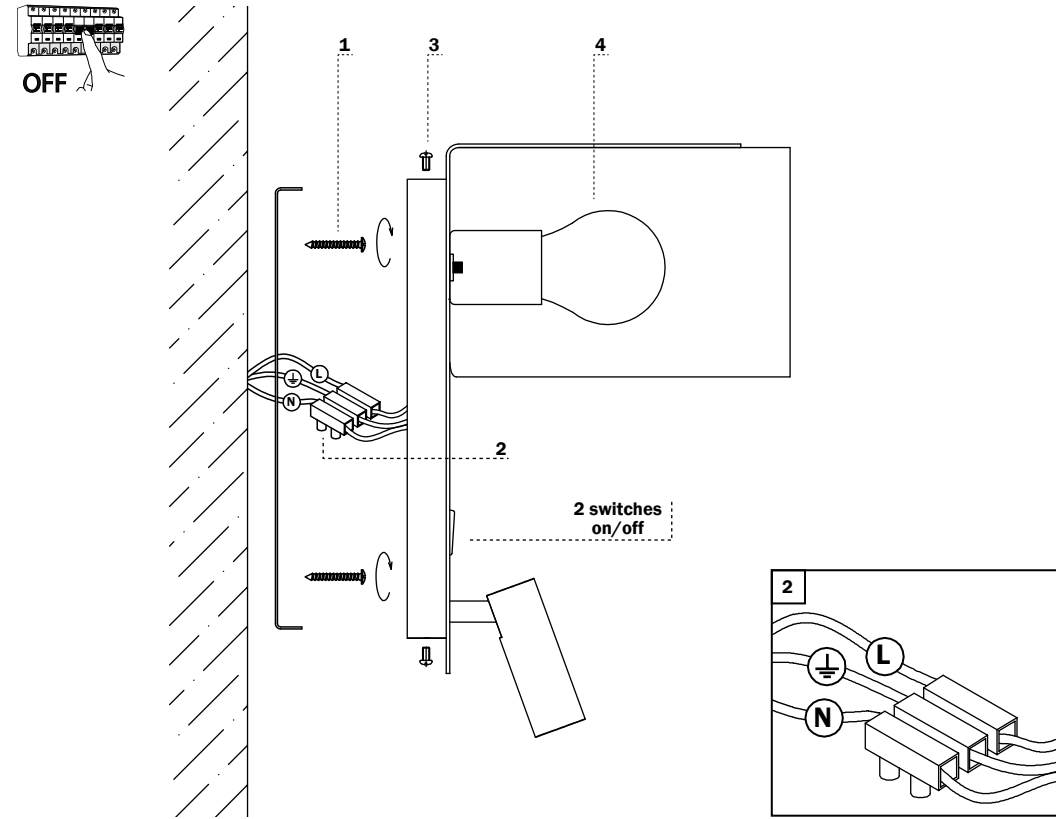

FOLD

ref. 64302 white
ref. 64303 black

LIGHT SOURCE - FUENTE DE LUZ

1 x E27 MAX 15W LED NO INCL

TECHNICAL FEATURES - CARACTERÍSTICAS TÉCNICAS

FOLD WITH READING LED

ref. 64304 white
ref. 64305 black

LIGHT SOURCE - FUENTE DE LUZ

1 x E27 MAX 15W LED NOT INCL
SMD LED 3W 3000K 200lm INCL

TECHNICAL FEATURES - CARACTERÍSTICAS TÉCNICAS