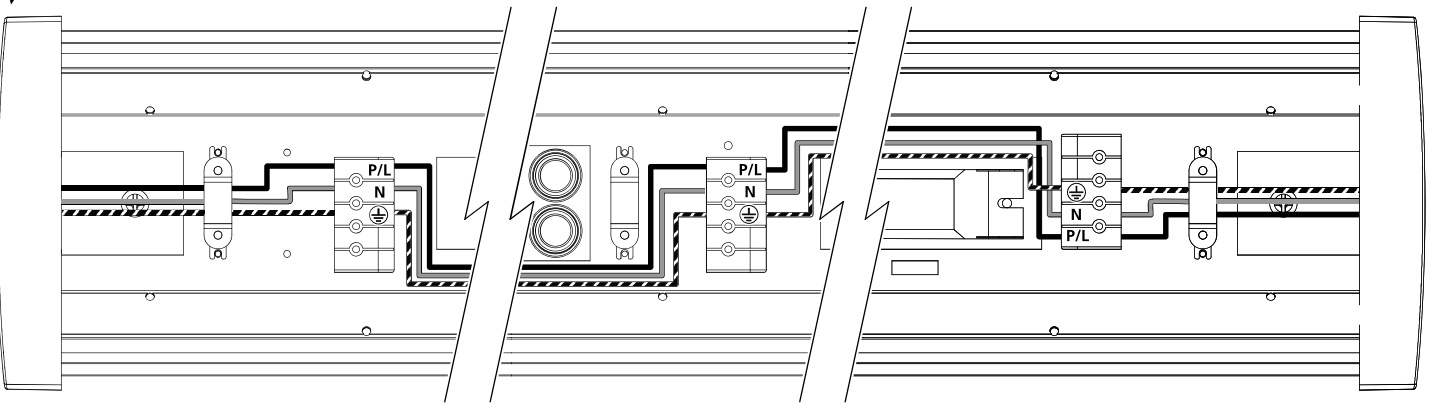

**6b** Deltawing  
Wall/Ceiling Bracket Mount Accessory

**6c** Deltawing  
Wire Mount Accessory

**6e** Deltawing  
Corner Mount

**6d** Deltawing  
Adjustable Bracket Mount

10

**11a**  **Deltawing**  
Through Wiring

⚡ 220-240V~

Total Max. 20pcs.

**11b**  **Deltawing**  
Through Wiring

⚡ 220-240V~ + DALI ~

Total Max. 20pcs.

**11c**  **Deltawing**  
Through Wiring

⚡ 220-240V~ + SSC / MW

Total Max. 20pcs.

⚡ 220-240V~ + 

⚡ 220-240V~ + DALI ~ + 

**1a** Sensitivity/ Detection Area

**1b** Sensitivity

Detection Area	1	2	Sensitivity	ON ↑ OFF ↓
	<input checked="" type="radio"/>	<input checked="" type="radio"/>	100% (default)	
<input checked="" type="radio"/>	<input type="radio"/>	75%		
<input type="radio"/>	<input checked="" type="radio"/>	50%		
<input type="radio"/>	<input type="radio"/>	25%		