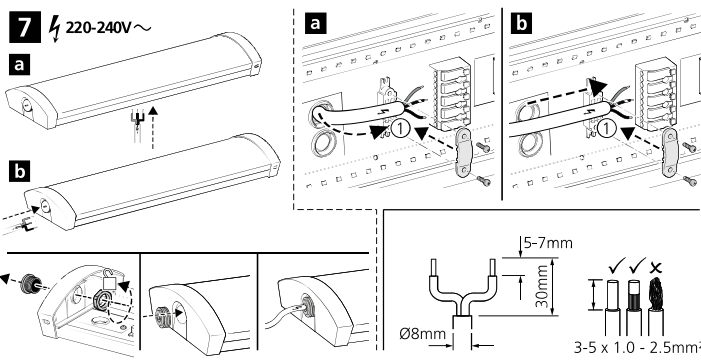

!

Rated Current [mA]		1200 [0042930]		1500 [0042932]		
1	2	Power [W]	Flux [lm]	Power [W]	Flux [lm]	
●	●	350	35	4600	55	7400
○	●	300	30	4000	47	6450
●	○	250	25	3350	39	5400
○	○	200	20	2700	31	4300