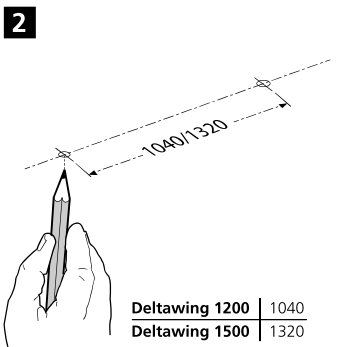

**!**

Rated Current [mA]		1200 [0042930]		1500 [0042932]		
1	2	Power [W]	Flux [lm]	Power [W]	Flux [lm]	
●	●	350	35	4600	55	7400
○	●	300	30	4000	47	6450
●	○	250	25	3350	39	5400
○	○	200	20	2700	31	4300

9 ⚡ 220-240V ~ + ⚡