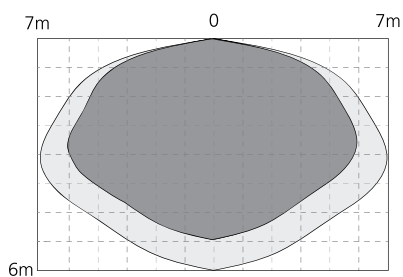

**5a** Stand-by time

**5b** Stand-by Time

Stand-by Time	8	Stand-by Time	ON ↑ OFF ↓
	<input checked="" type="radio"/>	<input checked="" type="radio"/>	
<input type="radio"/>	<input type="radio"/>	10 min	

**!** Detection range - vertical

Detection range - horizontal