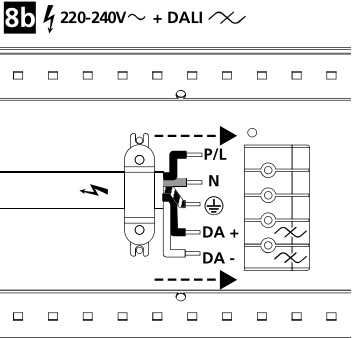

!

Rated Current [mA]		1200 [0042930]		1500 [0042932]		
1	2	Power [W]	Flux [lm]	Power [W]	Flux [lm]	
●	●	350	35	4600	55	7400
○	●	300	30	4000	47	6450
●	○	250	25	3350	39	5400
○	○	200	20	2700	31	4300