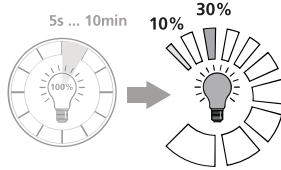

4a Stand-by dimming level