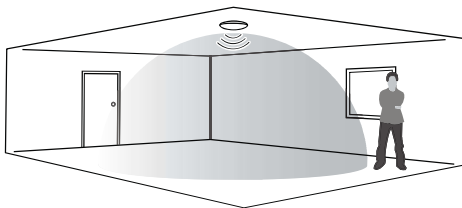

4a Stand-by dimming level