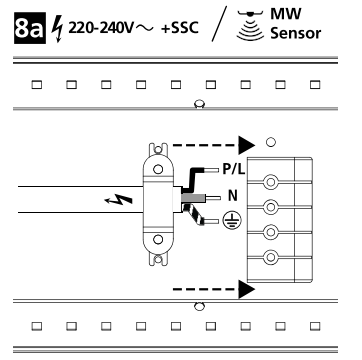

!

Rated Current [mA]		1200 [0042930]		1500 [0042932]		
1	2	Power [W]	Flux [lm]	Power [W]	Flux [lm]	
●	●	350	35	4600	55	7400
○	●	300	30	4000	47	6450
●	○	250	25	3350	39	5400
○	○	200	20	2700	31	4300