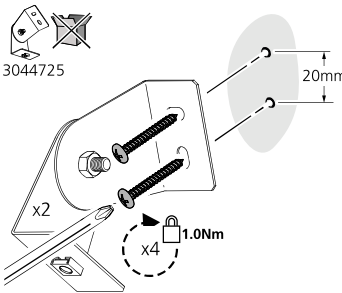

**6b** Deltawing  
Wall/Ceiling Bracket Mount Accessory

**6c** Deltawing  
Wire Mount Accessory

**6e** Deltawing  
Corner Mount

**6d** Deltawing  
Adjustable Bracket Mount

10

**11a**  **Deltawing**  
Through Wiring

⚡ 220-240V~

Total Max. 20pcs.

**11b**  **Deltawing**  
Through Wiring

⚡ 220-240V~ + DALI ~

Total Max. 20pcs.

**11c**  **Deltawing**  
Through Wiring

⚡ 220-240V~ + SSC / MW

Total Max. 20pcs.