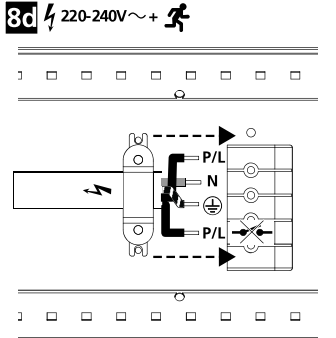

!

Rated Current [mA]		1200 [0042930]		1500 [0042932]		
1	2	Power [W]	Flux [lm]	Power [W]	Flux [lm]	
●	●	350	35	4600	55	7400
○	●	300	30	4000	47	6450
●	○	250	25	3350	39	5400
○	○	200	20	2700	31	4300