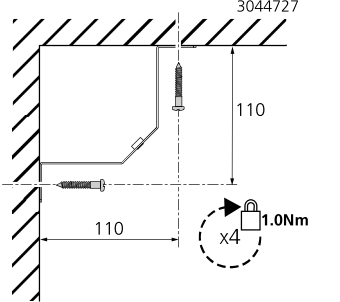

6e Deltawing
Corner Mount