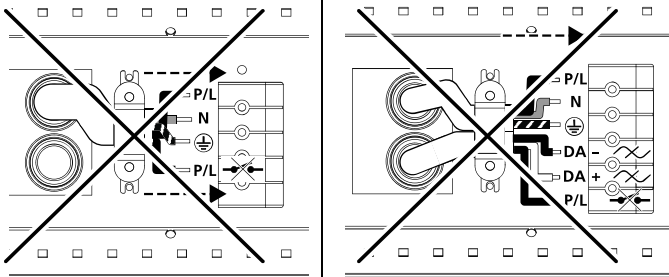

**6b** Deltawing  
Wall/Ceiling Bracket Mount Accessory

**6c** Deltawing  
Wire Mount Accessory

**6e** Deltawing  
Corner Mount

**6d** Deltawing  
Adjustable Bracket Mount

10

**11a**  **Deltawing**  
Through Wiring

⚡ 220-240V~

Total Max. 20pcs.

**11b**  **Deltawing**  
Through Wiring

⚡ 220-240V~ + DALI ~

Total Max. 20pcs.

**11c**  **Deltawing**  
Through Wiring

⚡ 220-240V~ + SSC / MW

Total Max. 20pcs.

⚡ 220-240V~ + 

⚡ 220-240V~ + DALI ~ + 

**1a** Sensitivity/ Detection Area

**1b** Sensitivity

Detection Area	1	2	Sensitivity	ON ↑ OFF ↓
	<input checked="" type="radio"/>	<input checked="" type="radio"/>	100% (default)	
<input checked="" type="radio"/>	<input type="radio"/>	75%		
<input type="radio"/>	<input checked="" type="radio"/>	50%		
<input type="radio"/>	<input type="radio"/>	25%		