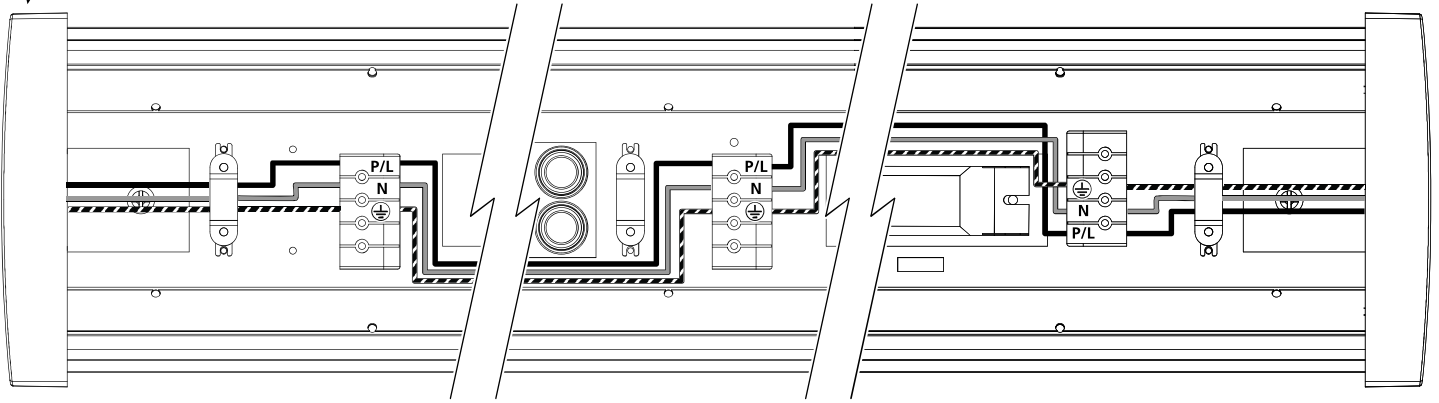

**6b** Deltawing  
Wall/Ceiling Bracket Mount Accessory

**6c** Deltawing  
Wire Mount Accessory

**6e** Deltawing  
Corner Mount

**6d** Deltawing  
Adjustable Bracket Mount

10

**11a**  **Deltawing**  
Through Wiring

⚡ 220-240V~

Total Max. 20pcs.

**11b**  **Deltawing**  
Through Wiring

⚡ 220-240V~ + DALI ~

Total Max. 20pcs.

**11c**  **Deltawing**  
Through Wiring

⚡ 220-240V~ + SSC / MW

Total Max. 20pcs.