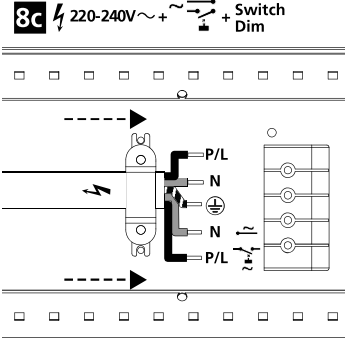

!

Rated Current [mA]		1200 [0042930]		1500 [0042932]		
1	2	Power [W]	Flux [lm]	Power [W]	Flux [lm]	
●	●	350	35	4600	55	7400
○	●	300	30	4000	47	6450
●	○	250	25	3350	39	5400
○	○	200	20	2700	31	4300