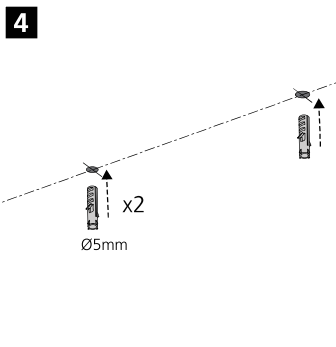

!

Rated Current [mA]		1200 [0042930]		1500 [0042932]		
1	2	Power [W]	Flux [lm]	Power [W]	Flux [lm]	
●	●	350	35	4600	55	7400
○	●	300	30	4000	47	6450
●	○	250	25	3350	39	5400
○	○	200	20	2700	31	4300