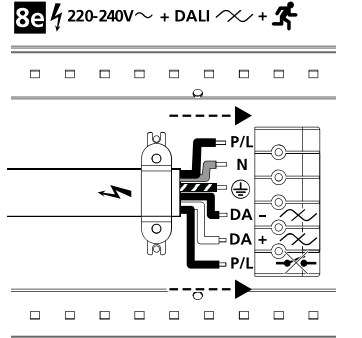

**!**

Rated Current [mA]		1200 [0042930]		1500 [0042932]		
1	2	Power [W]	Flux [lm]	Power [W]	Flux [lm]	
●	●	350	35	4600	55	7400
○	●	300	30	4000	47	6450
●	○	250	25	3350	39	5400
○	○	200	20	2700	31	4300

9 ⚡ 220-240V ~ + ⚡

**6b** Deltawing  
Wall/Ceiling Bracket Mount Accessory

**6c** Deltawing  
Wire Mount Accessory

**6e** Deltawing  
Corner Mount

**6d** Deltawing  
Adjustable Bracket Mount

10

**11a**  **Deltawing**  
Through Wiring

⚡ 220-240V~

Total Max. 20pcs.

**11b**  **Deltawing**  
Through Wiring

⚡ 220-240V~ + DALI ~

Total Max. 20pcs.

**11c**  **Deltawing**  
Through Wiring

⚡ 220-240V~ + SSC / MW

Total Max. 20pcs.