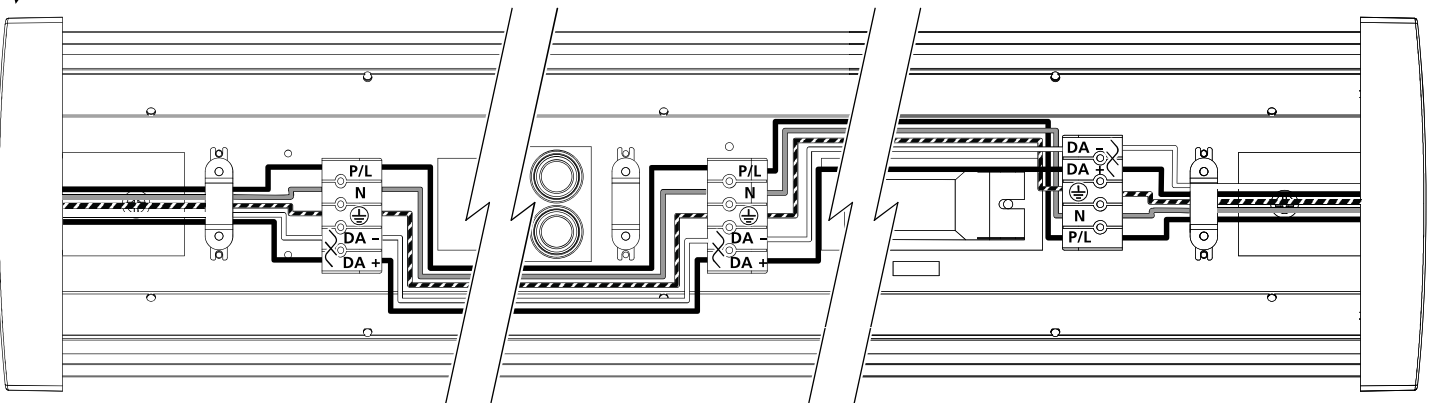

**6b** Deltawing  
Wall/Ceiling Bracket Mount Accessory

**6c** Deltawing  
Wire Mount Accessory

**6e** Deltawing  
Corner Mount

**6d** Deltawing  
Adjustable Bracket Mount

10

**11a**  **Deltawing**  
Through Wiring

⚡ 220-240V~

Total Max. 20pcs.

**11b**  **Deltawing**  
Through Wiring

⚡ 220-240V~ + DALI ~

Total Max. 20pcs.

**11c**  **Deltawing**  
Through Wiring

⚡ 220-240V~ + SSC / MW

Total Max. 20pcs.

⚡ 220-240V~ + 

⚡ 220-240V~ + DALI ~ + 

**1a** Sensitivity/ Detection Area

**1b** Sensitivity

Detection Area	1	2	Sensitivity	ON ↑ OFF ↓
	<input checked="" type="radio"/>	<input checked="" type="radio"/>	100% (default)	
<input checked="" type="radio"/>	<input type="radio"/>	75%		
<input type="radio"/>	<input checked="" type="radio"/>	50%		
<input type="radio"/>	<input type="radio"/>	25%		