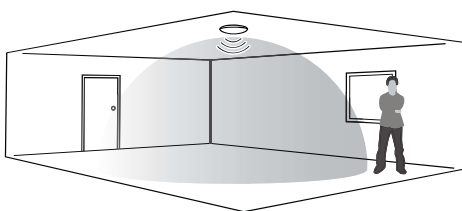

5a Stand-by time