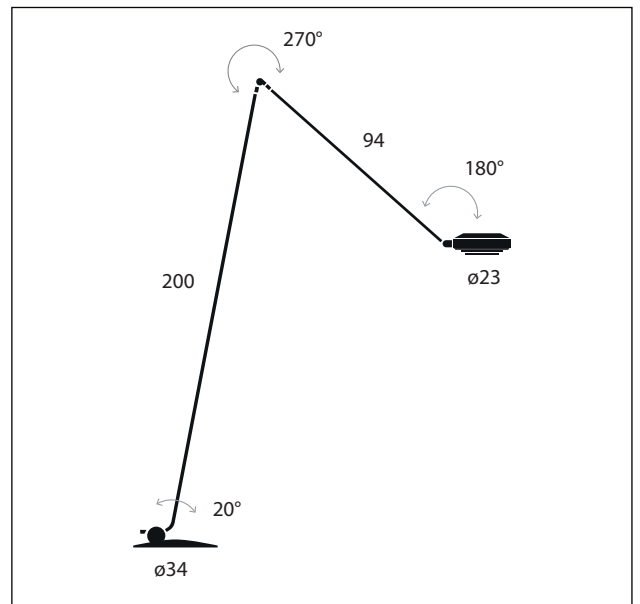

Floor lamp for direct and indirect lighting with single pivotable arm. The head can rotate 180° and is provided with a screen grid for glare control. Equipped with a foot on-off and dimmer switch.

Finishing

Standard

● Black soft touch
cod. 60L01ST00

○ Matt white
cod. 60L02OP00

● Brushed nickel
cod. 60L4400

Special

● Metallic bronze
cod. 60L29MT00

All RAL coating and galvanic finishes available upon request

Light emission

- Light emission: diffuse
- Light direction: downlight, uplight
- Light source: 2 led boards
- Source flux: 3980 lm
- Emitted flux: 2346 lm
- Efficacy: 49 lm/W
- UGR: < 19
- CCT: 3000K
- CRI index: >97
- Lifetime: >55000h L80 @ 25°C

Electrical Facts

- Source power: 45 W
- Power absorption: 48 W
- Stand-by absorption: < 1 W
- Grid voltage: 100-240V AC/50-60 Hz (EU/UK plug equipped)
- Power supply: internal AC-DC converter provided
- Dimmability: on-wire foot dimmer switch
- Energy class: A++

Technical data

- Environment: indoor
- Placement: floor
- Net weight: 14,4 Kg
- Certifications: CE
- Suggested ambient T: 25°C
- Maximum ambient T: 40°C
- Insulation class: II
- Protection class: IP20

Packaging
cardboard box
211×33×13 + 40×40×10
cm 0,127 m³ + 0,018 m³

Gross weight
5,6 Kg + 13 Kg