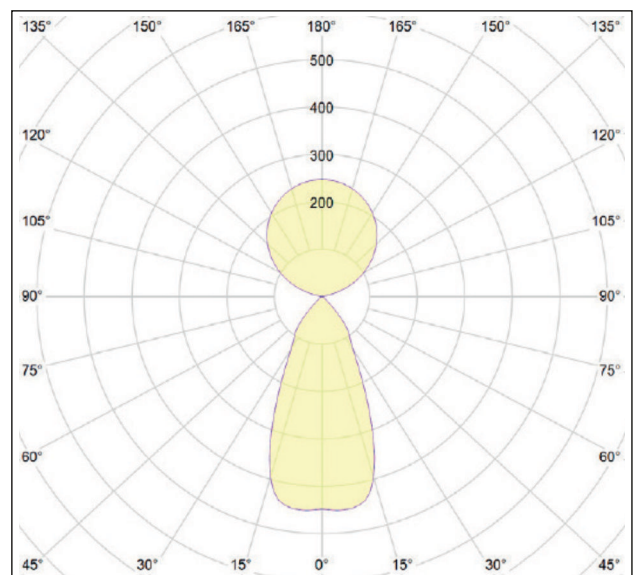

Floor lamp for direct and indirect lighting with single pivotable arm. The head can rotate 180° and is provided with a screen grid for glare control. Equipped with a foot on-off and dimmer switch.

Finishing

Standard

● Black soft touch
cod. 60L01ST00

○ Matt white
cod. 60L02OP00

● Brushed nickel
cod. 60L4400

Special

● Metallic bronze
cod. 60L29MT00

All RAL coating and galvanic finishes available upon request

Light emission

- Light emission: diffuse
- Light direction: downlight, uplight
- Light source: 2 led boards
- Source flux: 3980 lm
- Emitted flux: 2346 lm
- Efficacy: 49 lm/W
- UGR: < 19
- CCT: 3000K
- CRI index: >97
- Lifetime: >55000h L80 @ 25°C

Electrical Facts

- Source power: 45 W
- Power absorption: 48 W
- Stand-by absorption: < 1 W
- Grid voltage: 100-240V AC/50-60 Hz (EU/UK plug equipped)
- Power supply: internal AC-DC converter provided
- Dimmability: on-wire foot dimmer switch
- Energy class: A++

Technical data

- Environment: indoor
- Placement: floor
- Net weight: 14,4 Kg
- Certifications: CE
- Suggested ambient T: 25°C
- Maximum ambient T: 40°C
- Insulation class: II
- Protection class: IP20

Packaging
cardboard box
211×33×13 + 40×40×10
cm 0,127 m³ + 0,018 m³

Gross weight
5,6 Kg + 13 Kg