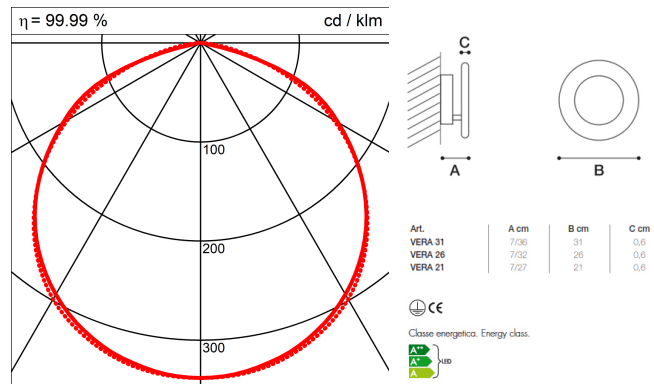

VERA
VERA 31

Luminaire

Hersteller	ICONE
Article number	VERA 31
Product name	VERA
Product group	wall-mounted luminaire
Mounting type	Surface mounted
Mounting place	Wall
Designer	Marco Pagnoncelli
Test mark	CE

Model / Variant / Configuration

Number / Name	BI-BI

Description

white + white

Luminaire

Absolute Photometry	
System Light flux	3896.61 Lm
Luminaire output	154.60 Lm/W
LiTG class	A40
CIE flux codes	47 80 97 100 100
System power	25.2W
Protection class	Protection class I
Protection degree	IP 20