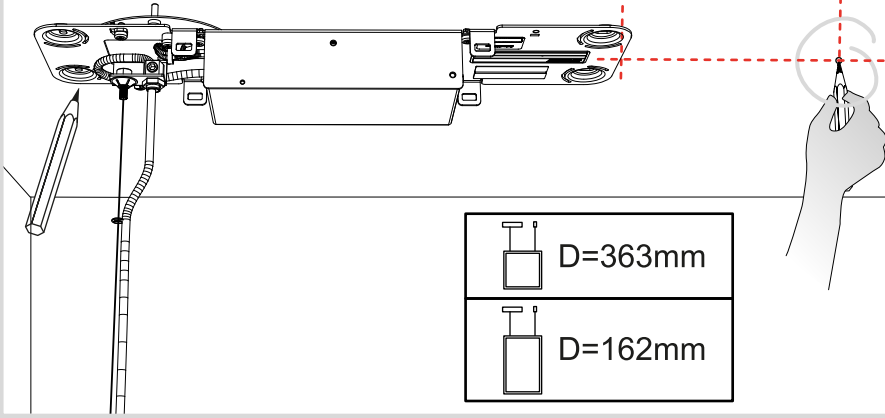

Artemide®

Discovery Space INTEGRALIS®

design
E. Gismondi

i

i

1

5

D[mm]

 D=363mm

 D=162mm

6

7a

7b

12

13

14

		9	10
---	---	---	----

i

Artemide
INTEGRALIS®

2

i

i

3

	D=363mm
	D=162mm