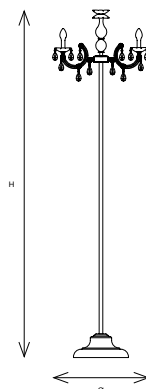

DRYLIGHT STL6

CE IP65  

TECHNICAL INFORMATIONS

Ø 68 cm / 26.77"
H 245 cm / 96.45"

WT EXTREME 18.5 kg / 40.78 lb

WT PREMIUM 20 kg / 44.09 lb

DRYLIGHT LED WHITE:
6 x LED: 18 W tot. 960 lm

DRYLIGHT LED RGB-W:
6 x LED: 24 W tot.