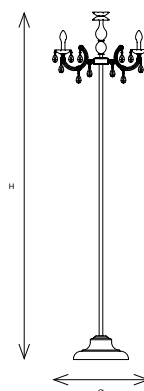

DRYLIGHT STL6 PORTABLE

CE IP65  

TECHNICAL INFORMATIONS

Ø 68 cm / 26.77"
H 245 cm / 96.45"

WT EXTREME 18.5 kg / 40.78 lb
WT PREMIUM 20 kg / 44.09 lb

DRYLIGHT LED WHITE:
 6 x LED: 18 W tot. 960 lm

DRYLIGHT LED RGB-W:
 6 x LED: 24 W tot.