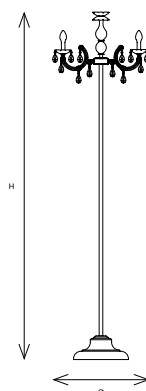

DRYLIGHT RGB - W - LED

DRYLIGHT STL6

CE IP65  

TECHNICAL INFORMATION

Ø 68 cm / 26.77"
H 245 cm / 96.45"

WT EXTREME 18.5 kg / 40.78 lb
WT PREMIUM 20 kg / 44.09 lb

DRYLIGHT LED WHITE:
6 x LED: 18 W tot. 960 lm

DRYLIGHT RGB - W - LED

DRYLIGHT STL6 PORTABLE

CE IP65  

TECHNICAL INFORMATIONS

Ø 68 cm / 26.77"
H 245 cm / 96.45"

WT EXTREME 18.5 kg / 40.78 lb

WT PREMIUM 20 kg / 44.09 lb

DRYLIGHT LED WHITE:
6 x LED: 18 W tot. 960 lm