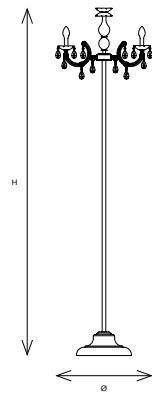

DRYLIGHT STL6

CE IP65  

TECHNICAL INFORMATIONS

Ø 68 cm / 26.77"
H 245 cm / 96.45"

WT EXTREME 18.5 kg / 40.78 lb

WT PREMIUM 20 kg / 44.09 lb

DRYLIGHT LED WHITE:
6 x LED: 18 W tot. 960 lm

DRYLIGHT LED RGB-W:
6 x LED: 24 W tot.

DRYLIGHT RGB - W - LED

DRYLIGHT STL6

CE IP65  

TECHNICAL INFORMATION

Ø 68 cm / 26.77"
H 245 cm / 96.45"

WT EXTREME 18.5 kg / 40.78 lb
WT PREMIUM 20 kg / 44.09 lb

DRYLIGHT LED WHITE:
6 x LED: 18 W tot. 960 lm