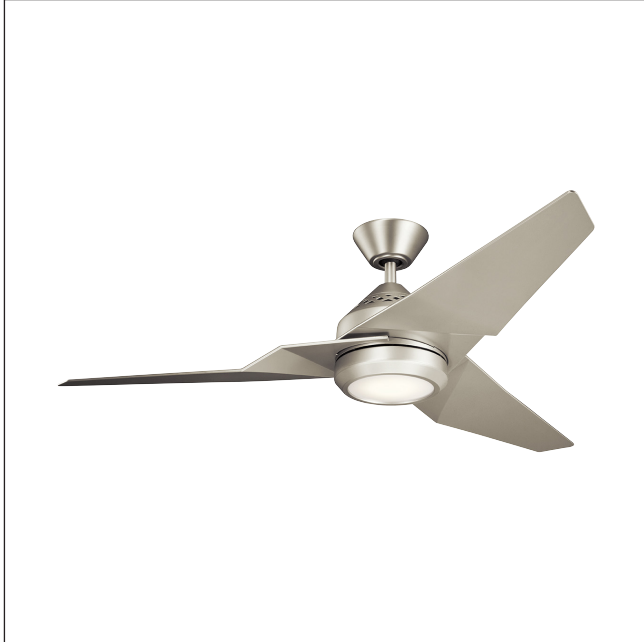

PRODUCT CODE: KLF-JADE-60-BN
 MODEL: Jade - 60in / 152cm Fan - Brushed Nickel

The Japanese art of origami is known for turning a flat plane into a sculpture. Jade's intricately engineered folds work in harmony to move air effectively.

1. EAN Code	5024005444718	16. CRI Index	80 CRI
2. Max Stem Tilt	30	17. CFM at High/Low	5201/1702
3. Downrods	1 x 114mm	18. RPM High/Low	161/61
4. Location	Dry	19. Noise Level (dBA)	45
5. IP Rating	IP20	20. Energy Rating	E
6. Gross Weight (kg)	12.6	21. Control Type	Remote Control
7. Net Weight (kg)	10.7	22. Motor Type	AC
8. Warranty	Limited Lifetime	23. Motor size (mm)	172mm x 20mm
9. Blade Finishes	Silver	24. Area Affected	Large - 150-300 sq ft
10. Number of Blades	3	25. Bladespan (cm)	152
11. Blade Material	ABS	26. Fixture Height (cm)	35
12. Lamp Type	LED	27. Blade Drop (cm)	32
13. Max W. Light	18W	28. Housing Dia (cm)	23
14. Light Lumens	1670 lm	29. Ceiling Pan Dia (cm)	17
15. Kelvin Temp	3000K		