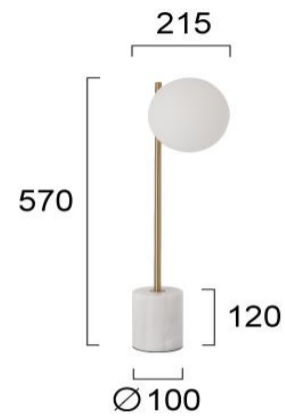

Product Datasheet

Code	4295500
Description	Table Lamp Silvana
Family	SILVANA
Type	TABLE LAMPS
Type of Lamp	G9
Watt	1 x Max 40W
Volt	220-240 VAC
Hertz	50-60 Hz
Class	Class I
IP	IP20
Environment	Indoor
Color	WHITE / GOLD
Material	GLASS / MARBLE / PLATED STEEL
Length	
Height	H:570
Width	W:215