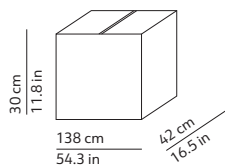

### CODES AND DIMENSIONS / CODICI E DIMENSIONI

K2281059N  
K2281059O  
K2281059R

### PACKAGING / IMBALLO

Volume: 0.174 m<sup>3</sup> / 6.140 ft<sup>3</sup>  
Gross weight: 7.40 kg / 16.28 lbs