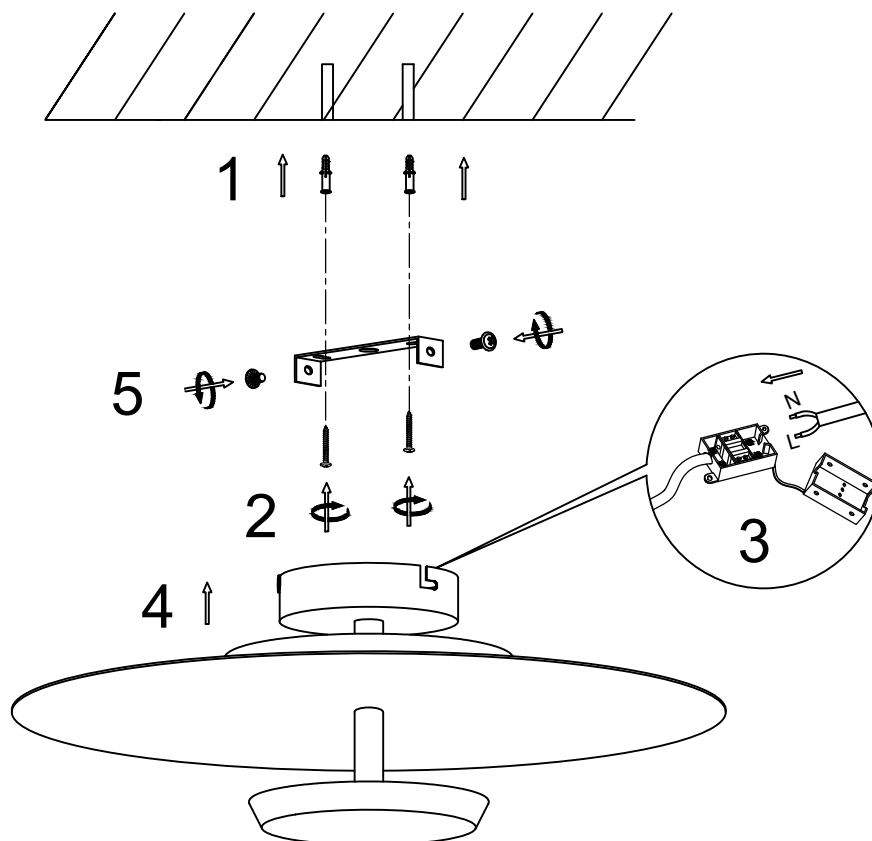

# INSTRUCTION MANUAL

Model: Air LED plafond

230V~ 50Hz 13W LED

3 step memory 100%-40%-10%-OFF  
3 step memory 13W-6.2W-2.2W-OFF

# INSTRUCTION MANUAL

1. Follow the instruction sketch  
Følg instruktionen på tegningen
2. Make sure power is OFF on the outlet, before beginning the installation  
Sikr dig at strømmen er slukket, inden du påbegynder installationen
3. Go through point 1 to 2 before connecting the lamp to the power  
Gennemgå punkt 1 og 2, inden du tilslutter lampen til strømudtaget