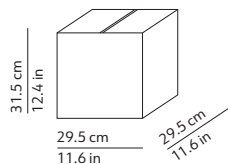

CODES AND DIMENSIONS / CODICI E DIMENSIONI

K350356B
K350356C
K350356O

PACKAGING / IMBALLO

Diffuser
Volume: 0.027 m³ / 0.968 ft³
Gross weight: 2.00 kg / 4.40 lbs

Structure
Volume: 0.003 m³ / 0.089 ft³
Gross weight: 1.50 kg / 3.30 lbs