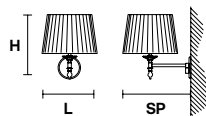

VE 1090 A1

Applique

TECHNICAL INFORMATION

L	20 cm / 7.87"
SP	34 cm / 13.39"
H	30 cm / 11.81"
W	3 kg / 6.61 lb

LIGHTING SYSTEM

1×E27×60 W max
(not included).

Telaio in ottone dorato.

Gold plated solid brass frame.

G03
Shiny gold

VE 1090 A1

Applique

TECHNICAL INFORMATION

L	20 cm / 7.87"
SP	34 cm / 13.39"
H	30 cm / 11.81"
W	3 kg / 6.61 lb

LIGHTING SYSTEM

1×E26×60 W max
(not included).

Telaio in ottone dorato.