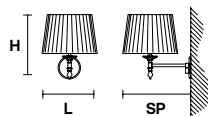

VE 1090 A1

Applique

TECHNICAL INFORMATION

L	20 cm / 7.87"
SP	34 cm / 13.39"
H	30 cm / 11.81"
W	3 kg / 6.61 lb

LIGHTING SYSTEM

1×E27×60 W max
(not included).

Telaio in ottone dorato.

Gold plated solid brass frame.

G03
Shiny gold

VE 1090 A1

Applique

TECHNICAL INFORMATION

L	20 cm / 7.87"
SP	34 cm / 13.39"
H	30 cm / 11.81"
W	3 kg / 6.61 lb

LIGHTING SYSTEM

1×E26×60 W max
(not included).

Telaio in ottone dorato.