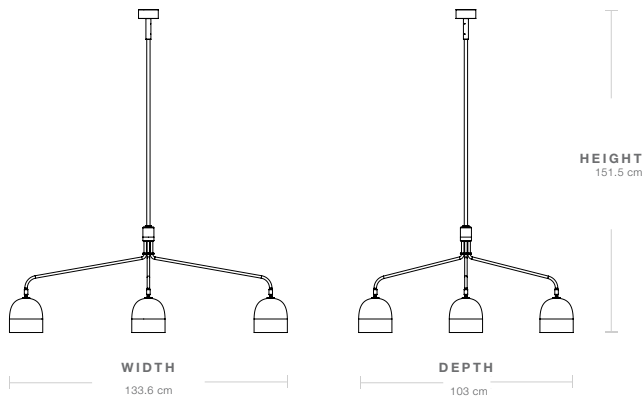

Howard Chandelier, Gunmetal, 4 Arm, Long , EU (Gunmetal)

Designed by Space Copenhagen - 2021

ITEM NUMBER

Howard Chandelier, 4 Arm, Long (Gunmetal)

10057590

DESCRIPTION

The Howard Collection of lighting is a celebration of New York's material palette, as seen through Scandinavian eyes. Dominated by dark metals and industrial aesthetics, the character of the metropolis has become globally iconic, and the Howard Collection is Space Copenhagen's tribute to it. The Howard Chandelier is the result of an extensive collaboration between GUBI and Space Copenhagen as well as the use of the latest prototyping technology to ensure optimal design. A piece of engineering ingenuity featuring either four or six 'octopus' arms, the result is a grand gesture with a modern, sophisticated and strong expression – ideal to place above a dining table in a private residence, in the board room of an office, or as a statement piece in a restaurant or hotel lobby

Dimensions

LAMP WIDTH	133.60 cm
LAMP DEPTH	103.00 cm
LAMP HEIGHT	151.50 cm
SHADE WIDTH	16 cm
SHADE DEPTH	16 cm
SHADE HEIGHT	16.40 cm
CANOPY WIDTH	9.50 cm
CANOPY DEPTH	9.50 cm
CANOPY HEIGHT	4.25 cm
CORD LENGTH	180 cm

Weight

TOTAL WEIGHT	5.540 kg
SHADES WEIGHT	2.840 kg

Number of parcels	1
PACKAGING LENGTH	124 cm
PACKAGING WIDTH	54 cm

PACKAGING HEIGHT	55.5 cm
PACKAGING WEIGHT	6.380 kg
GROSS WEIGHT	12.880 kg

Electrical Specifications

BULB SOCKET	E14
RECOMMENDED BULB	4*4W LED, 800-900 lm
VOLTAGE	240V
BULB INCLUDED	No

Test & Certifications

CERTIFICATION	  
ISOLATION CLASS	II
IP CLASSIFICATION	20

SPARE PARTS	Item	Item Number
	Howard Shade, Ø16 (Gunmetal (Matte) - Metal)	10046808