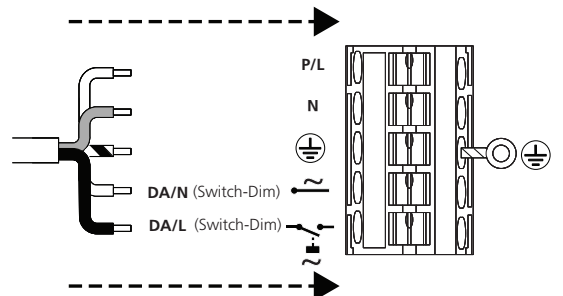

1

START Downlight

START Downlight 150	Ø150 mm
START Downlight 175	Ø175 mm
START Downlight 205	Ø205 mm
START Downlight 225	Ø225 mm

2

3

4a 220-240V~ + DALI 0/50/60Hz

4b 220-240V~ + Switch-Dim 0/50/60Hz

Min. 5x0.5 mm²
Max. 5x2.5 mm²