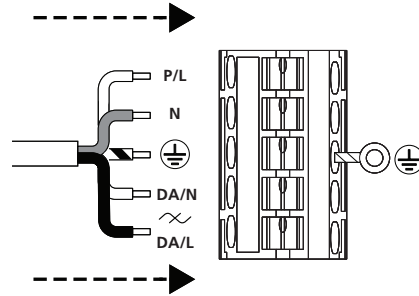

1

START Downlight

START Downlight 150	Ø150 mm
START Downlight 175	Ø175 mm
START Downlight 205	Ø205 mm
START Downlight 225	Ø225 mm

2

3

4a 220-240V~ + DALI 0/50/60Hz

4b 220-240V~ + Switch-Dim 0/50/60Hz

Min. 5x0.5 mm²
Max. 5x2.5 mm²