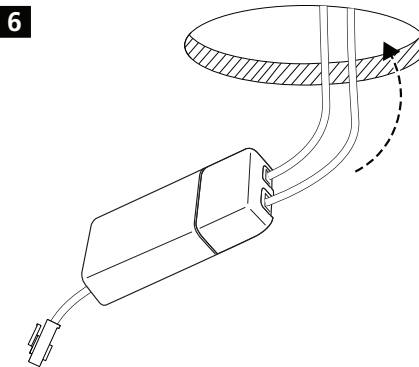

1

START Downlight

START Downlight 150	Ø150 mm
START Downlight 175	Ø175 mm
START Downlight 205	Ø205 mm
START Downlight 225	Ø225 mm

2

3

4a 220-240V~ + DALI 0/50/60Hz

4b 220-240V~ + Switch-Dim 0/50/60Hz

Min. 5x0.5 mm²
Max. 5x2.5 mm²

5

6

7

8

!