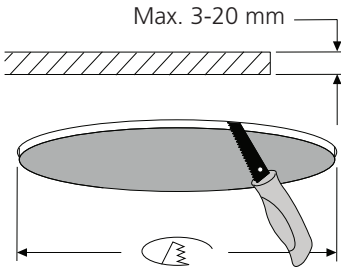

1

START Downlight

START Downlight 150	Ø150 mm
START Downlight 175	Ø175 mm
START Downlight 205	Ø205 mm
START Downlight 225	Ø225 mm

2

3

4a 220-240V~ + DALI 0/50/60Hz

4b 220-240V~ + Switch-Dim 0/50/60Hz

Min. 5x0.5 mm²
Max. 5x2.5 mm²