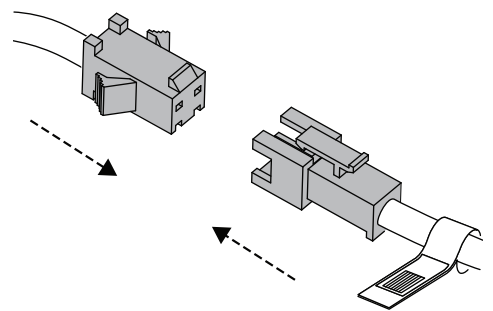

1

START Downlight

START Downlight 150	Ø150 mm
START Downlight 175	Ø175 mm
START Downlight 205	Ø205 mm
START Downlight 225	Ø225 mm

2

3

4a 220-240V~ + DALI 0/50/60Hz

4b 220-240V~ + Switch-Dim 0/50/60Hz

Min. 5x0.5 mm²
Max. 5x2.5 mm²

5

6

7

8

!