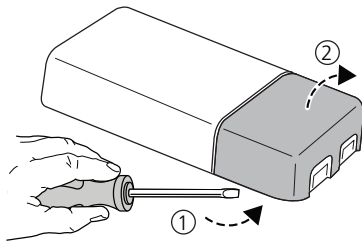

1

START Downlight

START Downlight 150	Ø150 mm
START Downlight 175	Ø175 mm
START Downlight 205	Ø205 mm
START Downlight 225	Ø225 mm

2

3

4a 220-240V~ + DALI 0/50/60Hz

4b 220-240V~ + Switch-Dim 0/50/60Hz

Min. 5x0.5 mm²
Max. 5x2.5 mm²