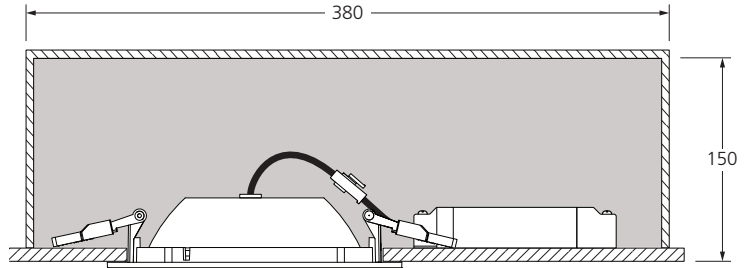

1

START Downlight

START Downlight 150	Ø150 mm
START Downlight 175	Ø175 mm
START Downlight 205	Ø205 mm
START Downlight 225	Ø225 mm

2

3

4a 220-240V~ + DALI 0/50/60Hz

4b 220-240V~ + Switch-Dim 0/50/60Hz

Min. 5x0.5 mm²
Max. 5x2.5 mm²