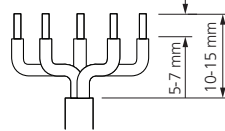

1

START Downlight

START Downlight 150	Ø150 mm
START Downlight 175	Ø175 mm
START Downlight 205	Ø205 mm
START Downlight 225	Ø225 mm

2

3

4a 220-240V~ + DALI 0/50/60Hz

4b 220-240V~ + Switch-Dim 0/50/60Hz

Min. 5x0.5 mm²
Max. 5x2.5 mm²