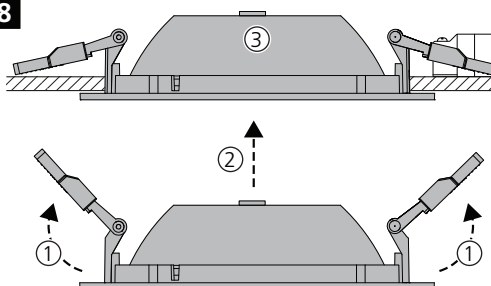

1

START Downlight

START Downlight 150	Ø150 mm
START Downlight 175	Ø175 mm
START Downlight 205	Ø205 mm
START Downlight 225	Ø225 mm

2

3

4a 220-240V~ + DALI 0/50/60Hz

4b 220-240V~ + Switch-Dim 0/50/60Hz

Min. 5x0.5 mm²
Max. 5x2.5 mm²

5

6

7

8

!