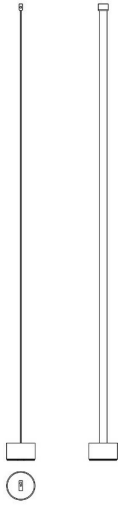

2301/RO Elastica

design studio habits, 2019

Elastica is a lamp that stretches between the ceiling and the floor, adaptable to different heights and space requirements. It can change slope through the special attachment fixed on the strip of elasticized fabric. It is composed of a strip of elasticized fabric that comes in different colors – red, yellow, grey, black, blue – supporting a flexible dimmable LED circuit. The lamp can be turned on and off simply by pulling the fabric strip. It is fixed at the extremities to a ceiling support and to a counterweight cylindrical base in metal painted of the same color. 24V dimmable driver on the plug, dimmable.

Dimensions

Width:	-
Height:	250/320 - 8 (base) cm
Length:	-
Depth:	-
Diameter:	13 (base) cm

Hole Diameter:	-
Hole Depth:	-
Net weight:	5 Kg

Light Source

Watt:	17W
Lumen:	1775 lm
Light Source:	led
CRI:	>80
duration:	50000
CCT:	2700K
Energy degree:	A++

Device Specifications

Type of emission:	indirect	Power cable length:	250 cm	Driver:	included
Power:	-	Steel cable length:	-	Power supply assembly:	external
Light output:	-	Glow Wire Test:	-	Power supply:	electronic driver on the plug
Beam angle:	-	Impact Resistance:	-	Type of dimming:	dimmer on cable
				Voltage:	230V

Dimensions

Width: -

Height: 250/320 - 8 (base)
cm

Length: -

Depth: -

Diameter: 13 (base) cm

Hole Diameter: -

Hole Depth: -