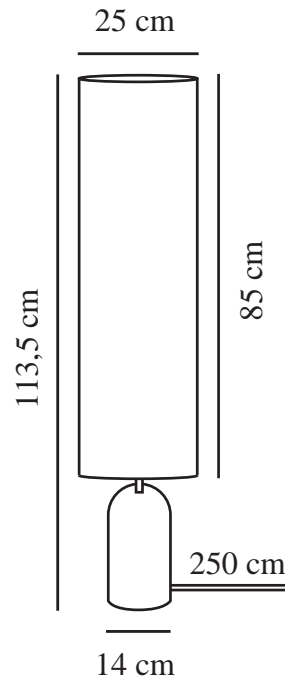

TALLI | FLOOR LAMP | BROWN

2420054018

Voltage (V): 220-240 Volt
IP degree: IP20
Maximum bulb wattage (W): 40W
Class (Class 1, Class 2, Class 3):
Class 2 (Double isolated)
Socket type: E27
Switch placement: On the cable
Parallel connection: False

Primary material: Tyvek
Secondary material: Metal
Colour of the cable: Black
Length of the cable (cm): 250
Surface material of the cable:
Textile
Is the cable replaceable: False
Colour: Brown

Height (cm): 113.5
Width (cm): 25
Tube Diameter (cm): 1.56
Shade Diameter (cm): 25
Shade Height (cm): 85
Outdoor base dimension (cm): 14
Length (cm): 25

EAN: 5704924018282
Item Number: 2420054018
Pcs Per Master Carton: 2

Sales Box Height (cm): 53
Sales Box Width(cm): 30
Sales Box Depth (cm): 30
Sales Box Volume m³ : 0.0477
Product net weight (kg): 4.19