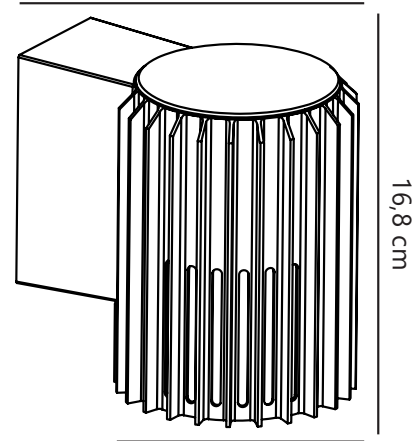

ALUDRA | WALL LIGHT | SEASIDE BLACK

2118011203

nordlux®

Item Number: 2118011203

EAN: 5704924022029

TUN: 2389569

Colour: Seaside black

Primary material: Aluminium

Secondary material: Polycarbonate

IP degree: IP54

Socket type: E27

IK degree: IK05

Class (Class 1, Class 2, Class 3):

Class 1 (Earth contact)

Parallel connection: Yes

Suitable for Seaside: Yes

Voltage (V): 220-240 Volt

Maximum bulb wattage (W): 15

Height (cm) : 16.8

Shade Diameter (cm): 12.4

Projection (cm): 17.4

Pcs Per Master Carton: 3

Sales Box Height (cm): 18.5

Sales Box Width(cm): 19.5

Sales Box Depth (cm): 14

Sales Box Volume m³ : 0.0051

Product net weight (kg): 0.94

Small, compact design • Beautiful light and shadow effect • Parallel connection possible • Extra durable material suitable for coastal areas (Designed For Seaside) • 10-year guarantee on surface deterioration